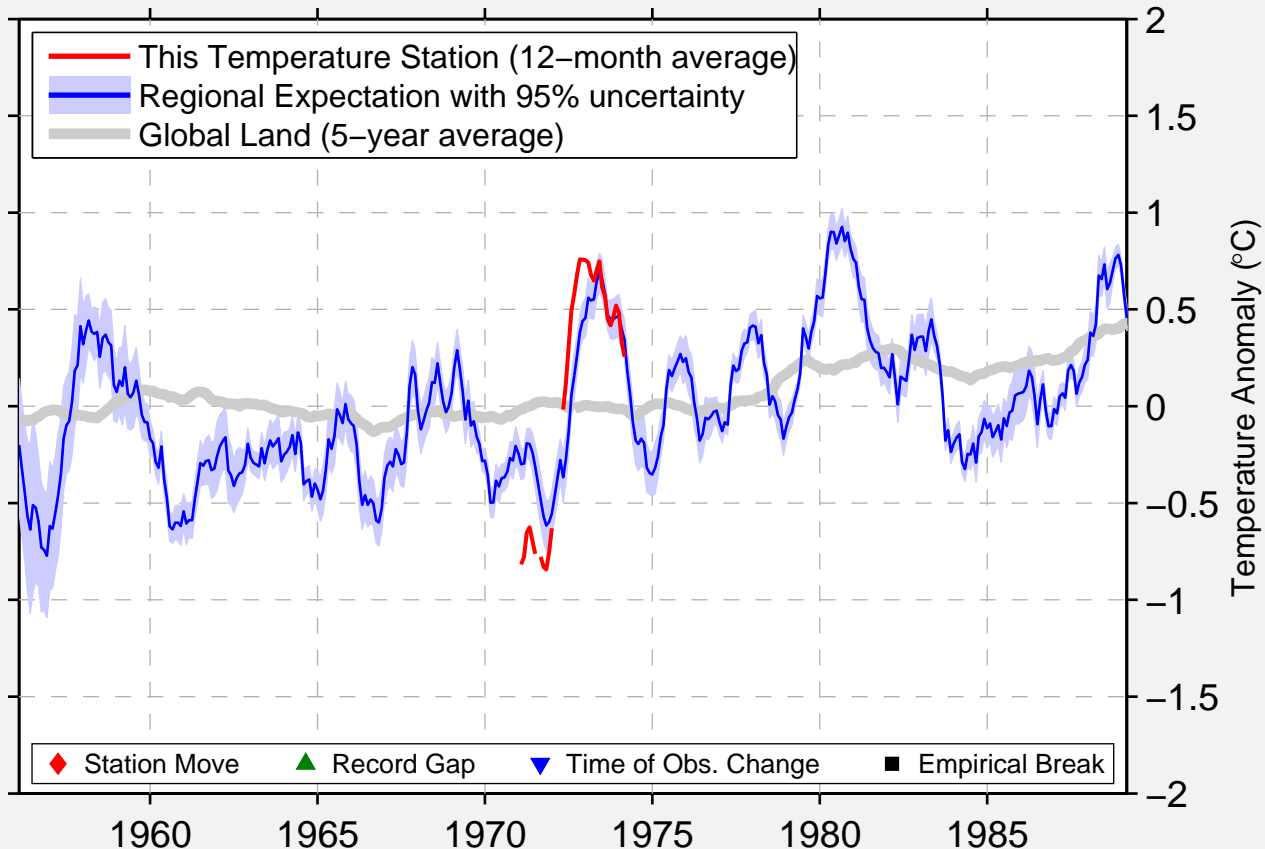

HOLDSWORTHY AIR CAVALRY

33.950 S, 150.950 E (Australia)

Data Quality Controlled and Aligned at Breakpoints

Berkeley Earth