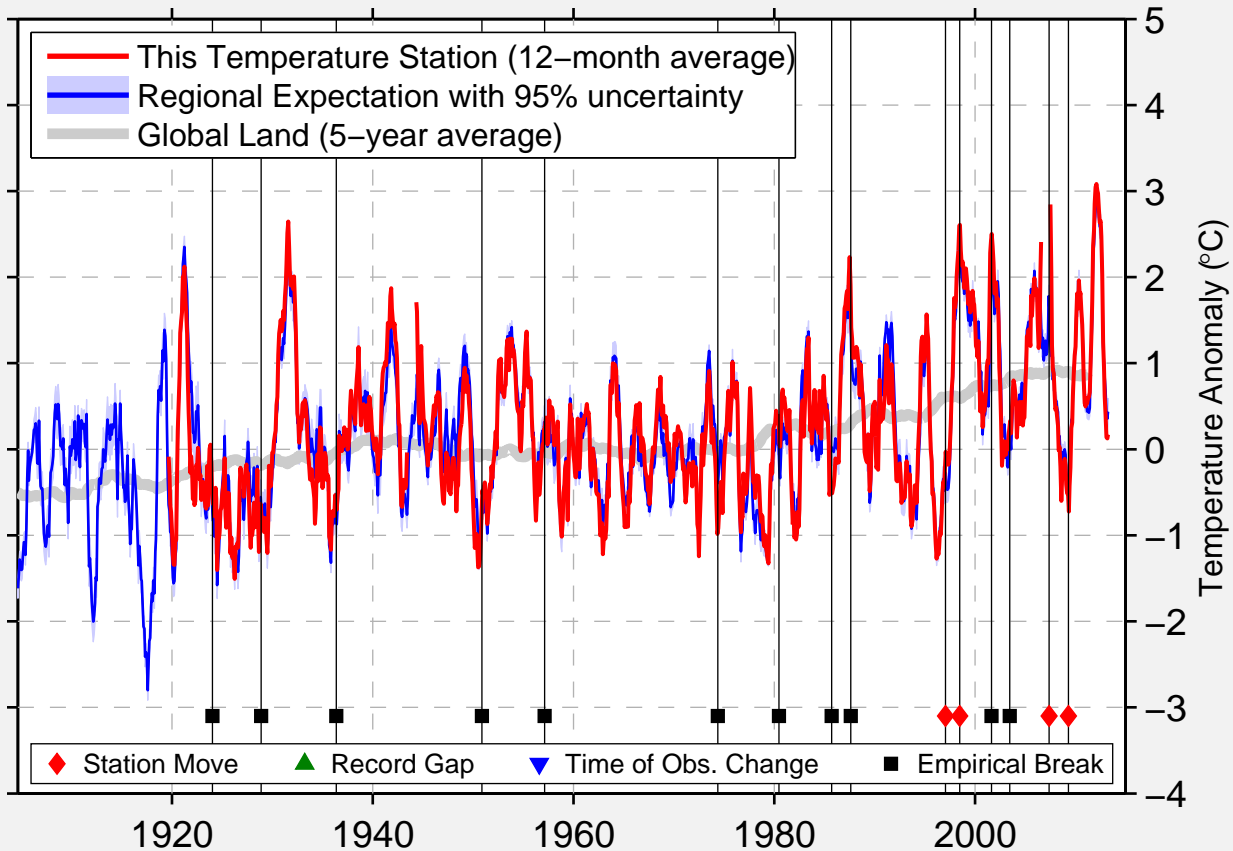

MARINETTE

45.087 N, 87.633 W (United States)

Data Quality Controlled and Aligned at Breakpoints

Berkeley Earth