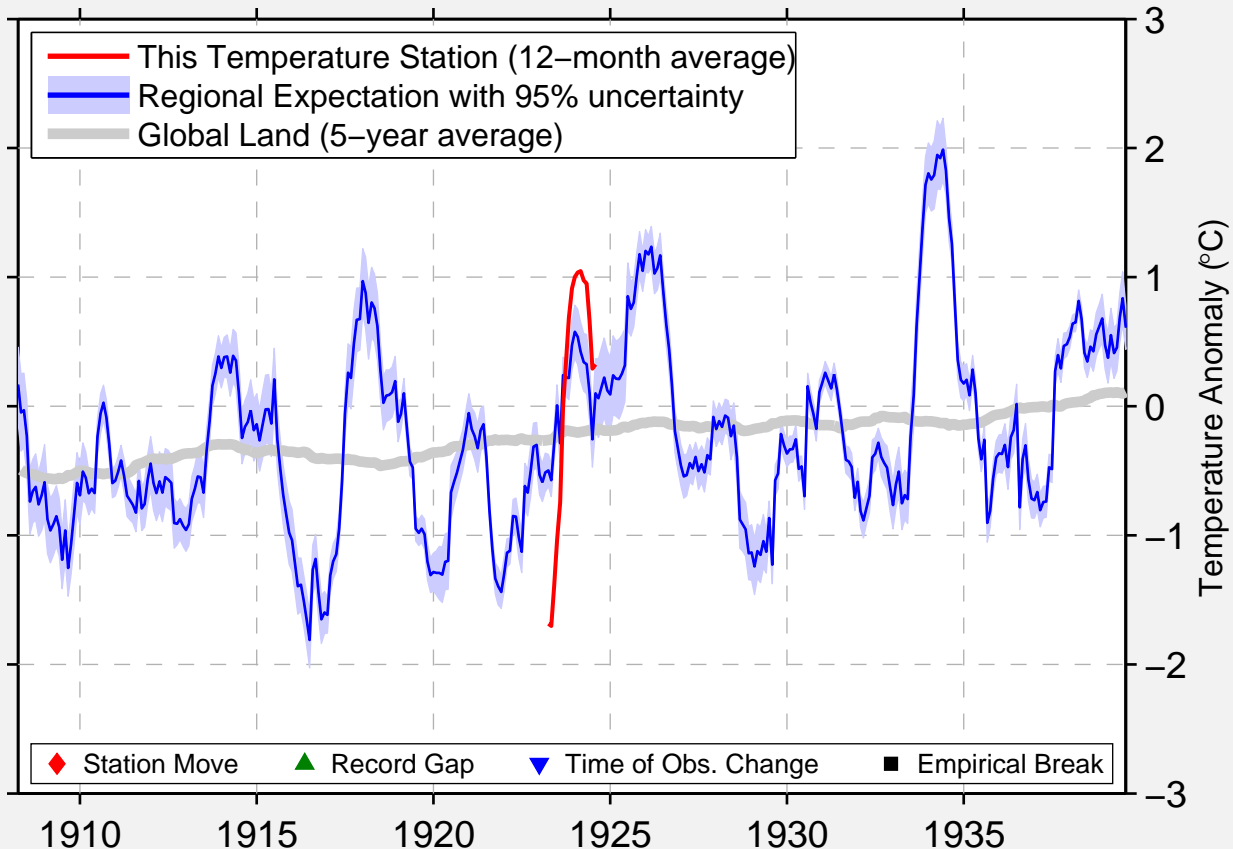

# ESTACADA 24 SE

45.077 N, 121.971 W (United States)

◆ Station Move    ▲ Record Gap    ▼ Time of Obs. Change    ■ Empirical Break