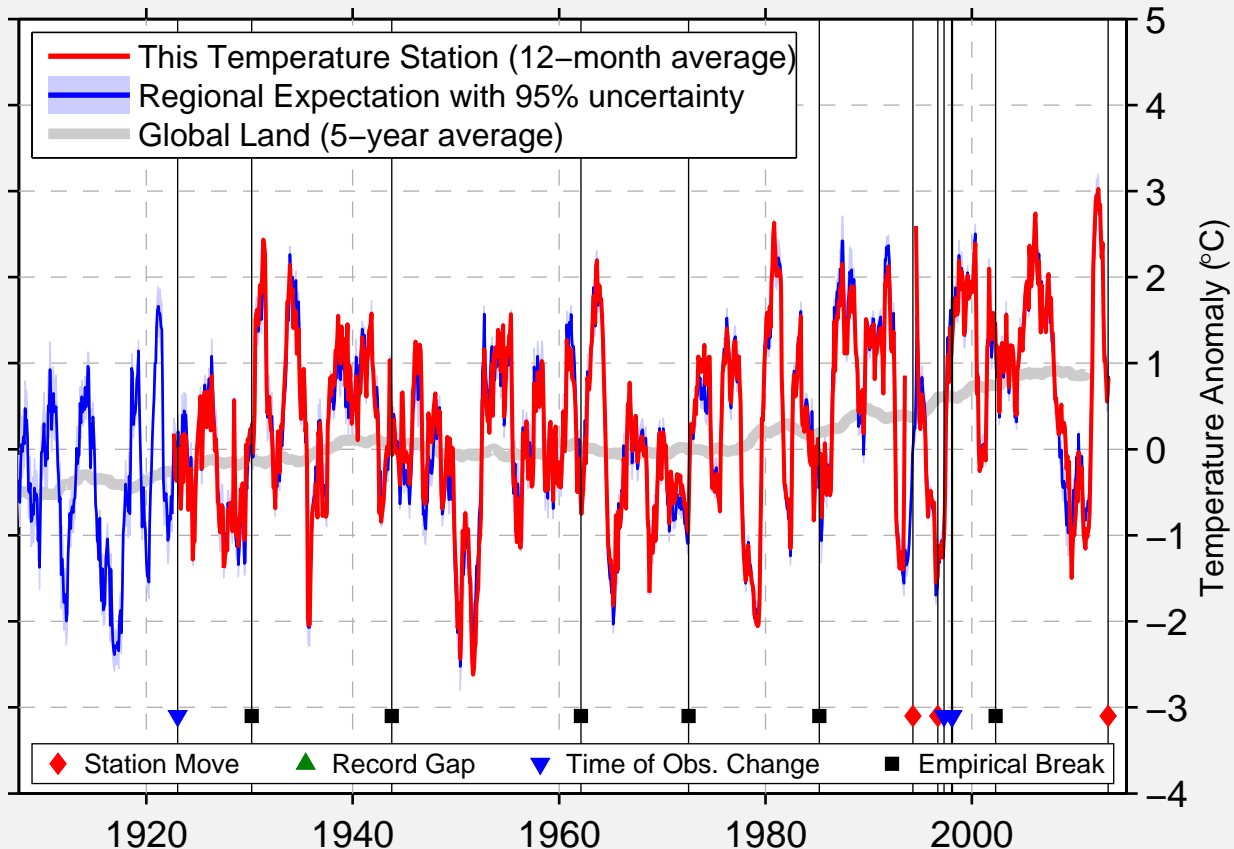

DUPREE

45.052 N, 101.601 W (United States)

Data Quality Controlled and Aligned at Breakpoints

Berkeley Earth