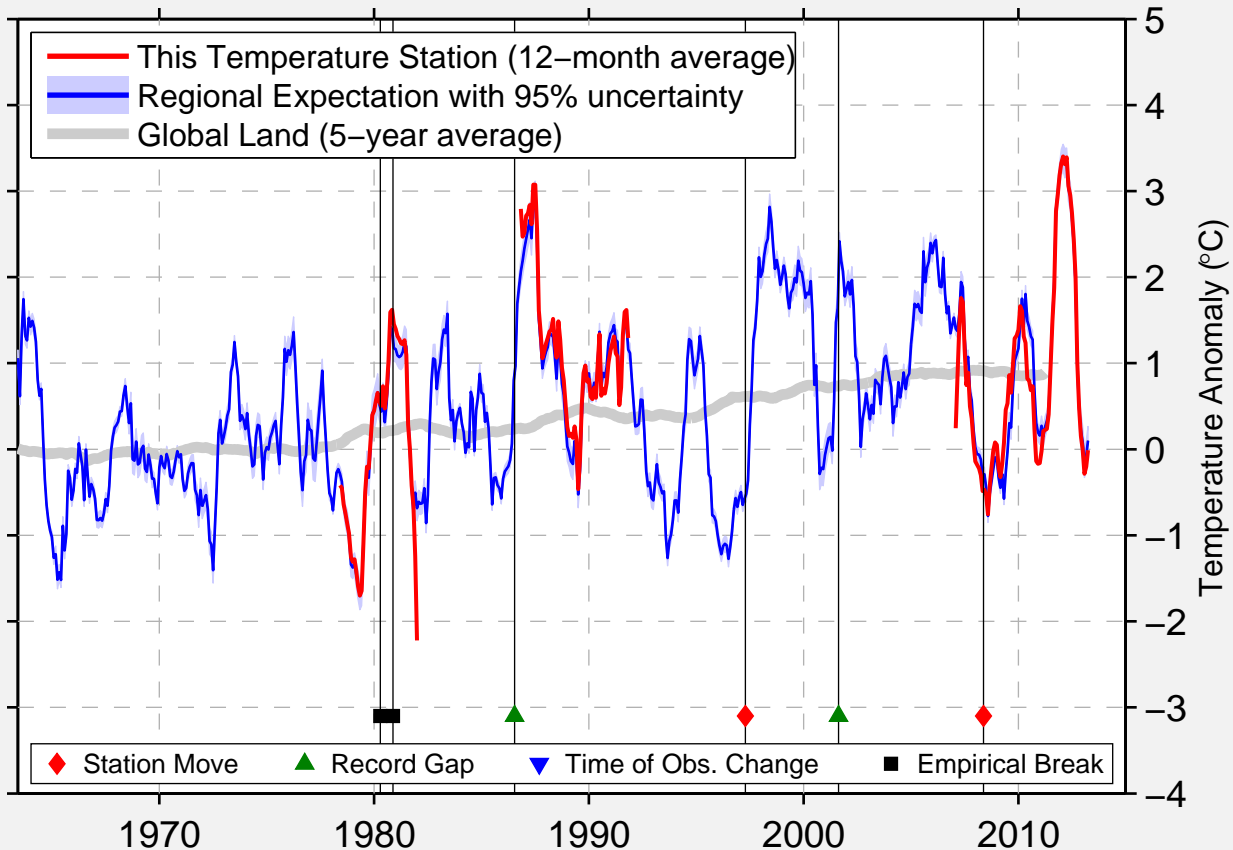

DELANO

45.050 N, 93.799 W (United States)

Data Quality Controlled and Aligned at Breakpoints

Berkeley Earth