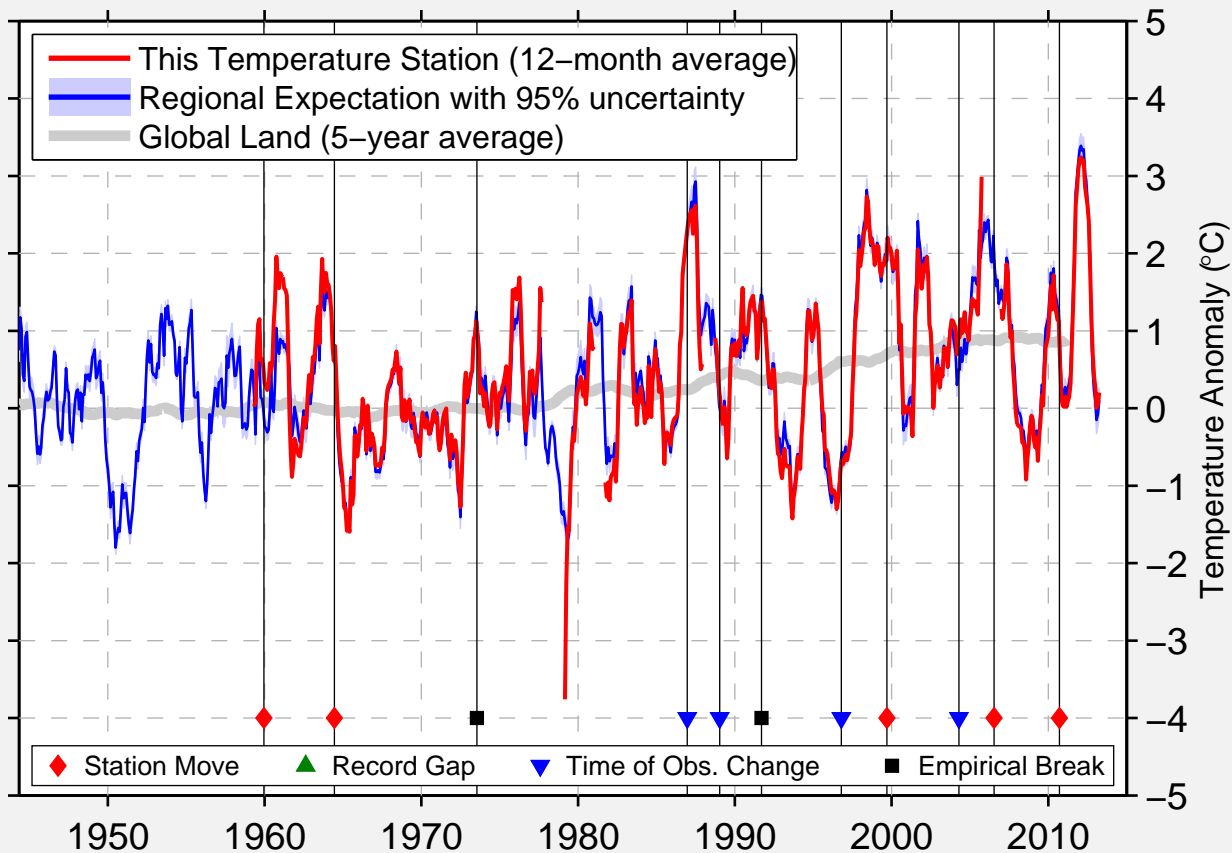

STILLWATER 1 SE

45.035 N, 92.814 W (United States)

Data Quality Controlled and Aligned at Breakpoints

Berkeley Earth