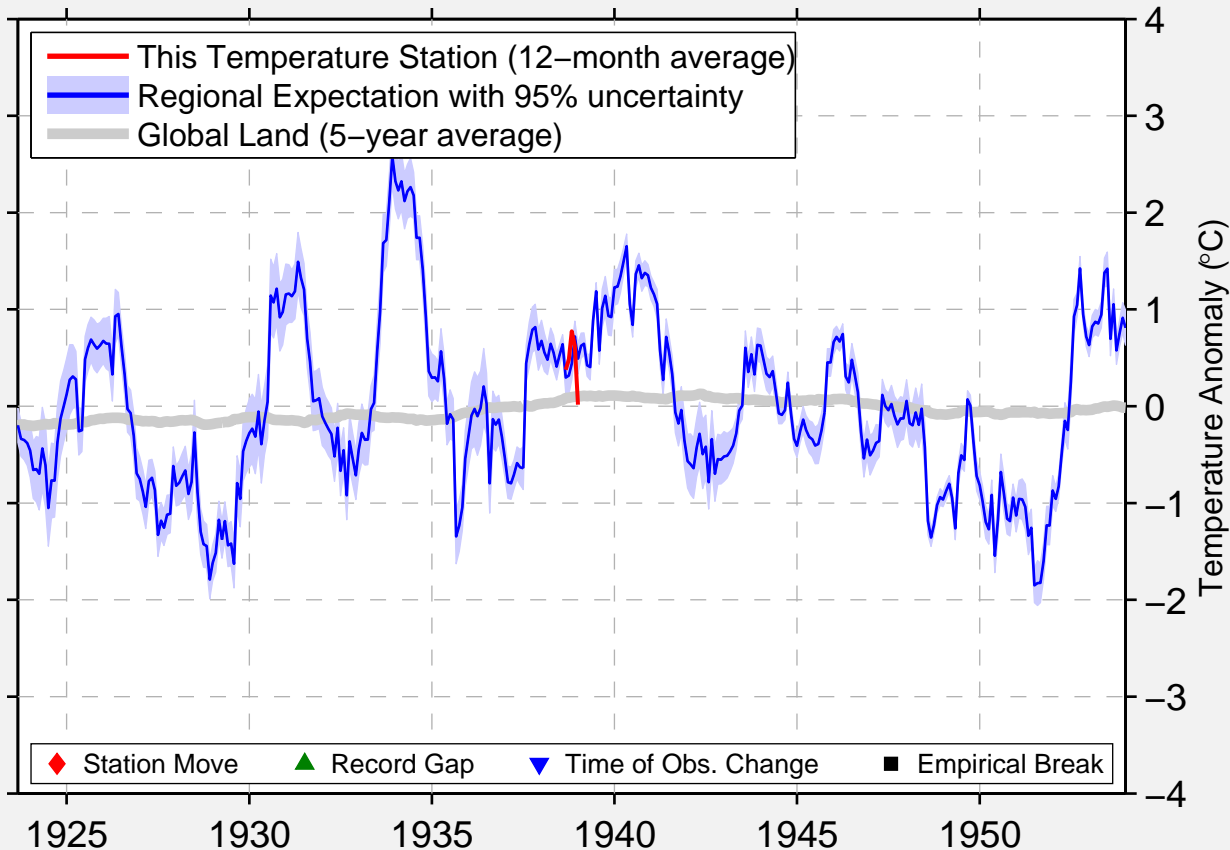

# GAME RANCH

45.033 N, 110.750 W (United States)

Data Quality Controlled and Aligned at Breakpoints

Berkeley Earth