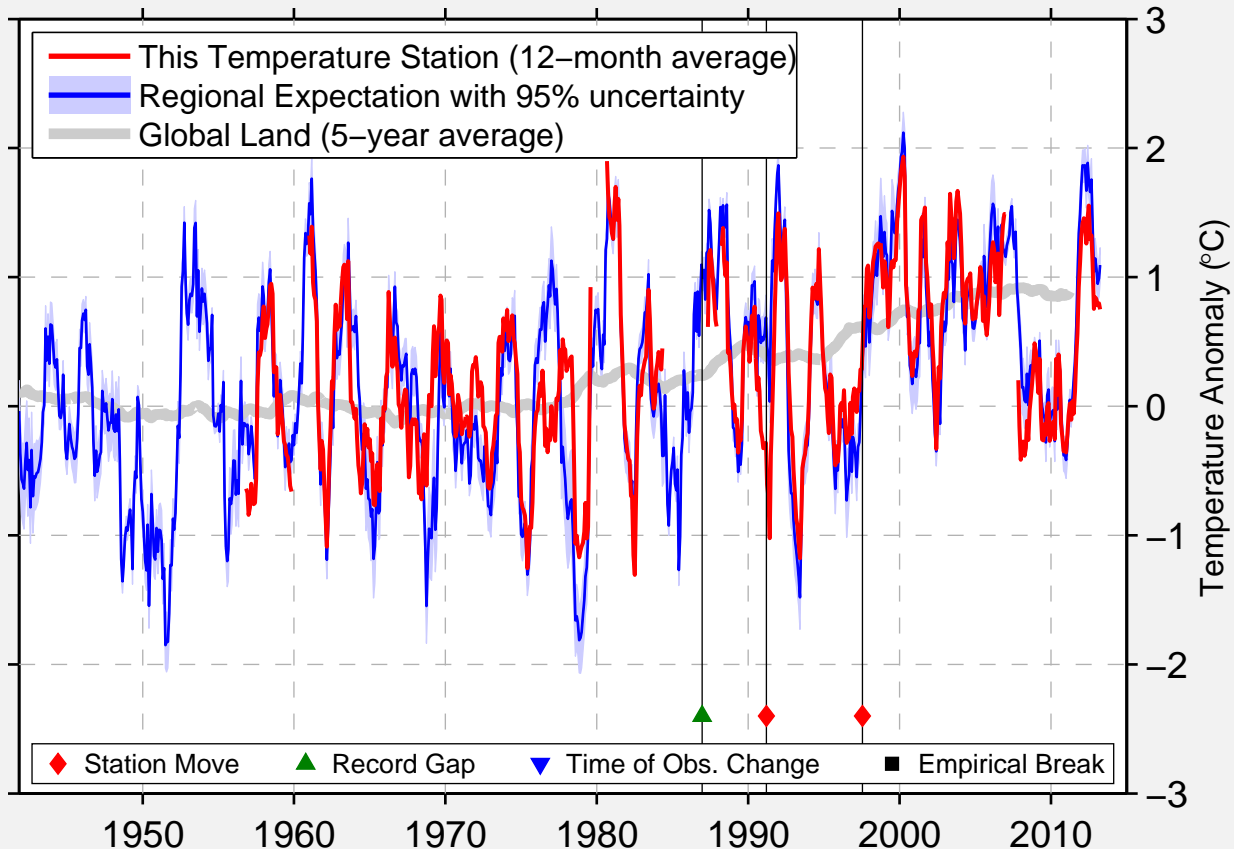

GARDINER

45.032 N, 110.704 W (United States)

Data Quality Controlled and Aligned at Breakpoints

Berkeley Earth