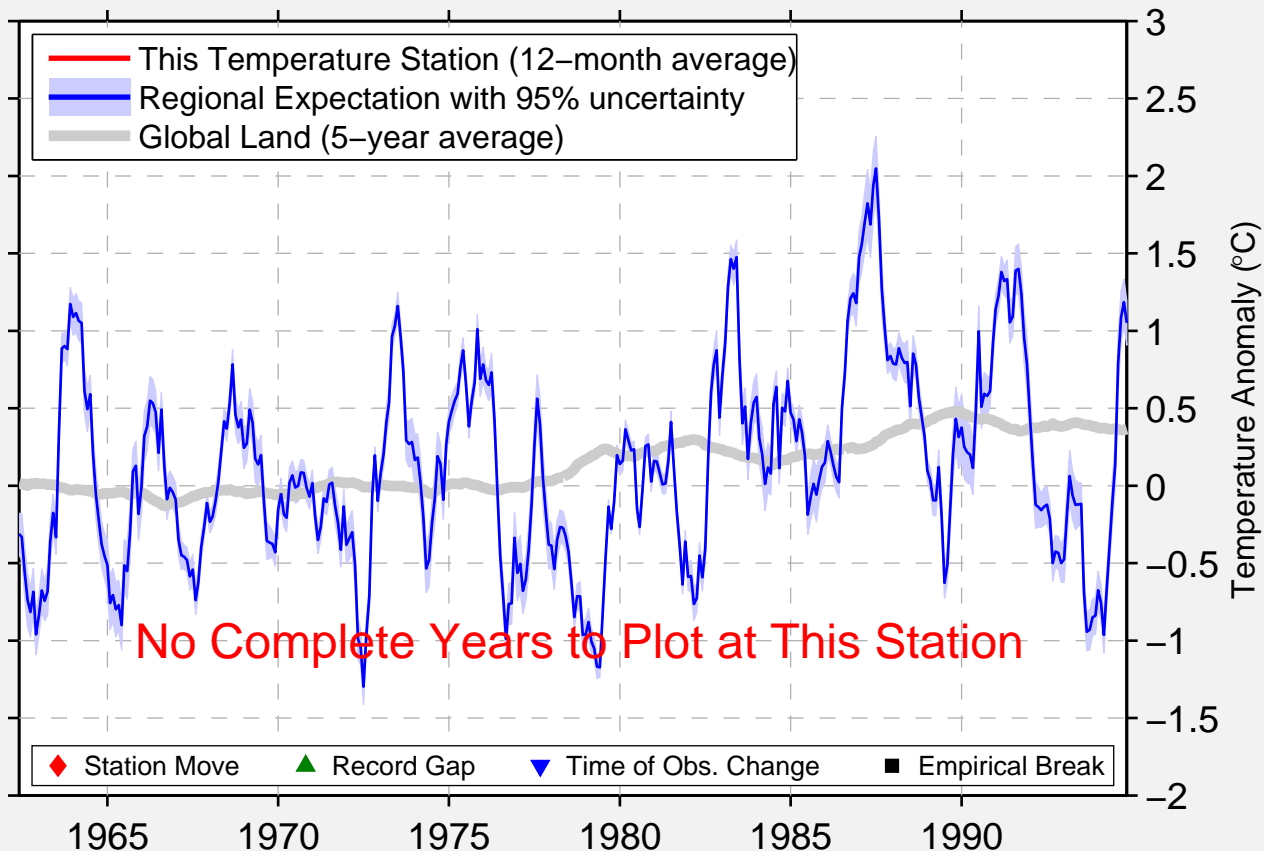

NORTH MANITOU SHOAL

45.017 N, 85.950 W (United States)

No Complete Years to Plot at This Station