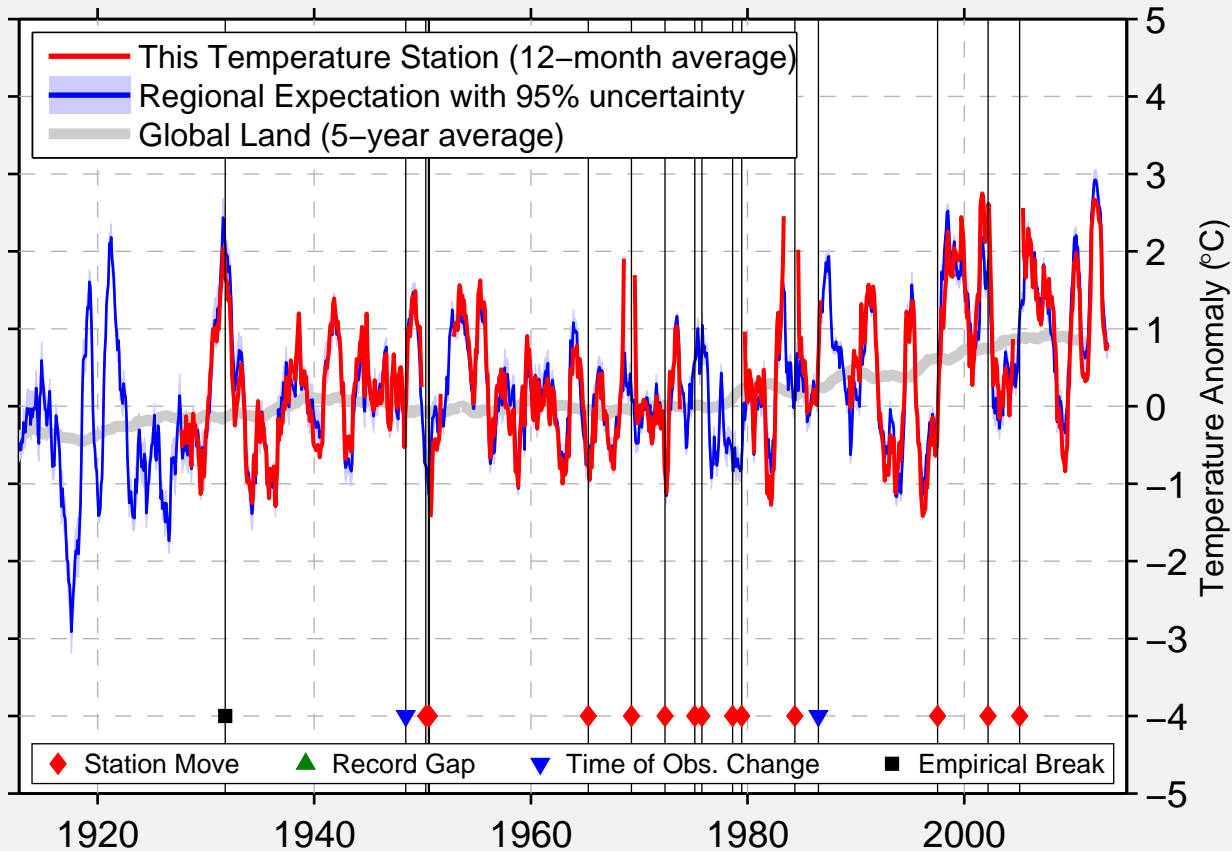

ATLANTA 5 WNW

45.011 N, 84.198 W (United States)

Data Quality Controlled and Aligned at Breakpoints

Berkeley Earth