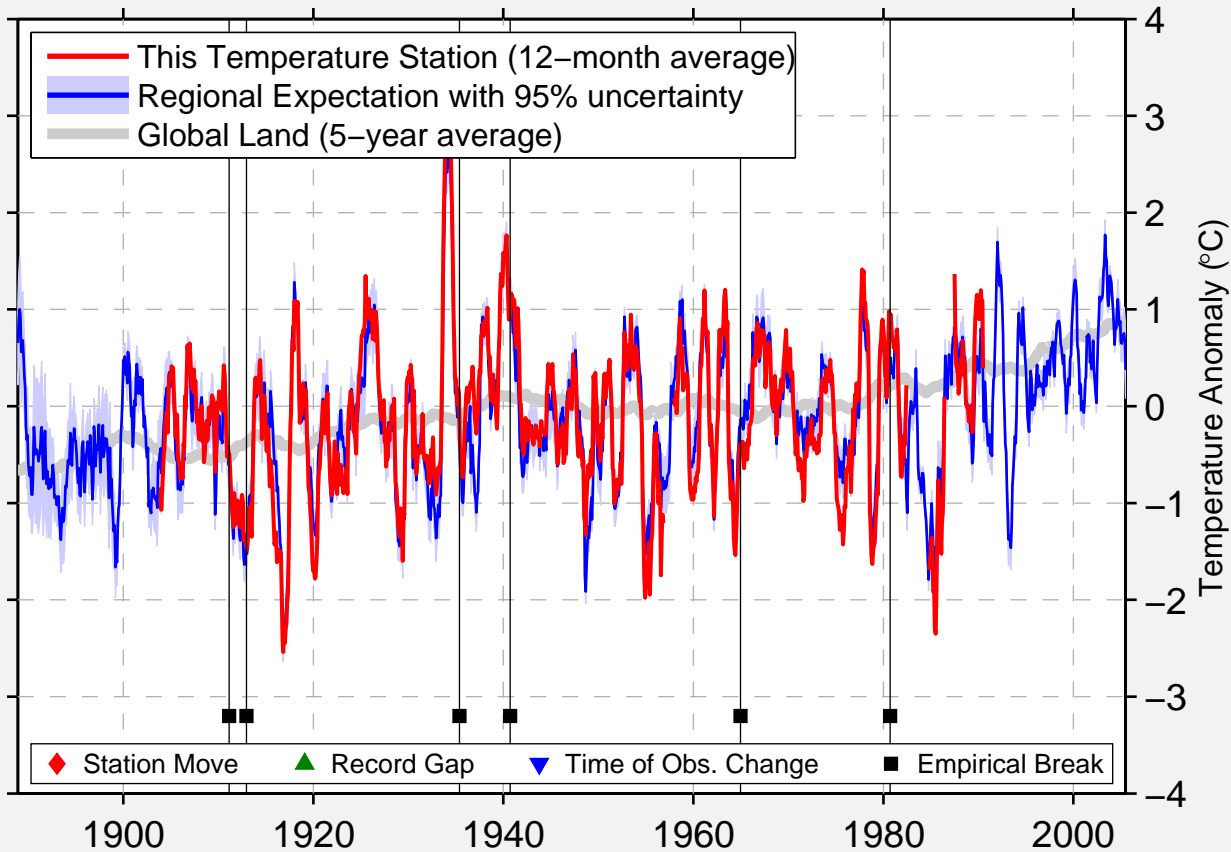

# NEW-MEADOWS-RS

45.000 N, 116.300 W (United States)

Data Quality Controlled and Aligned at Breakpoints

Berkeley Earth