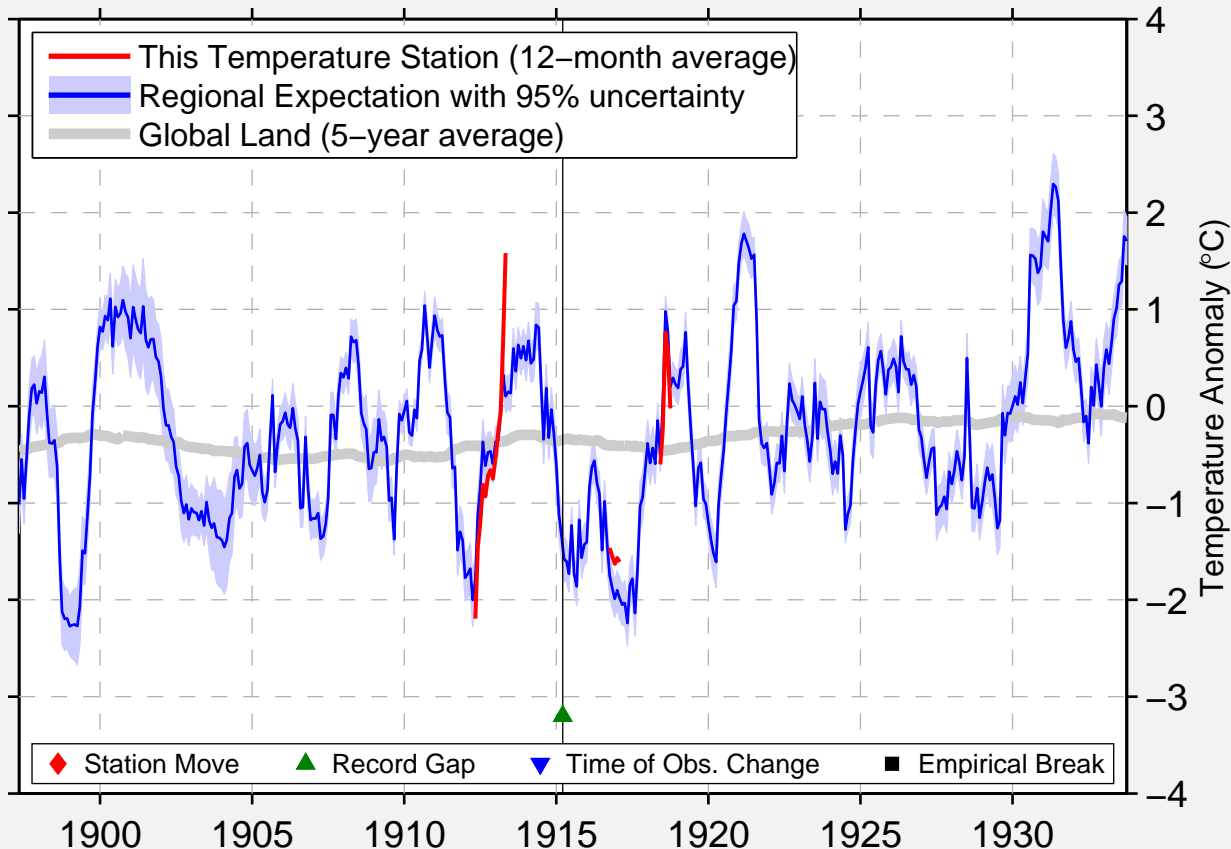

EAGLE BUTTE

44.999 N, 101.231 W (United States)

Data Quality Controlled and Aligned at Breakpoints

Berkeley Earth