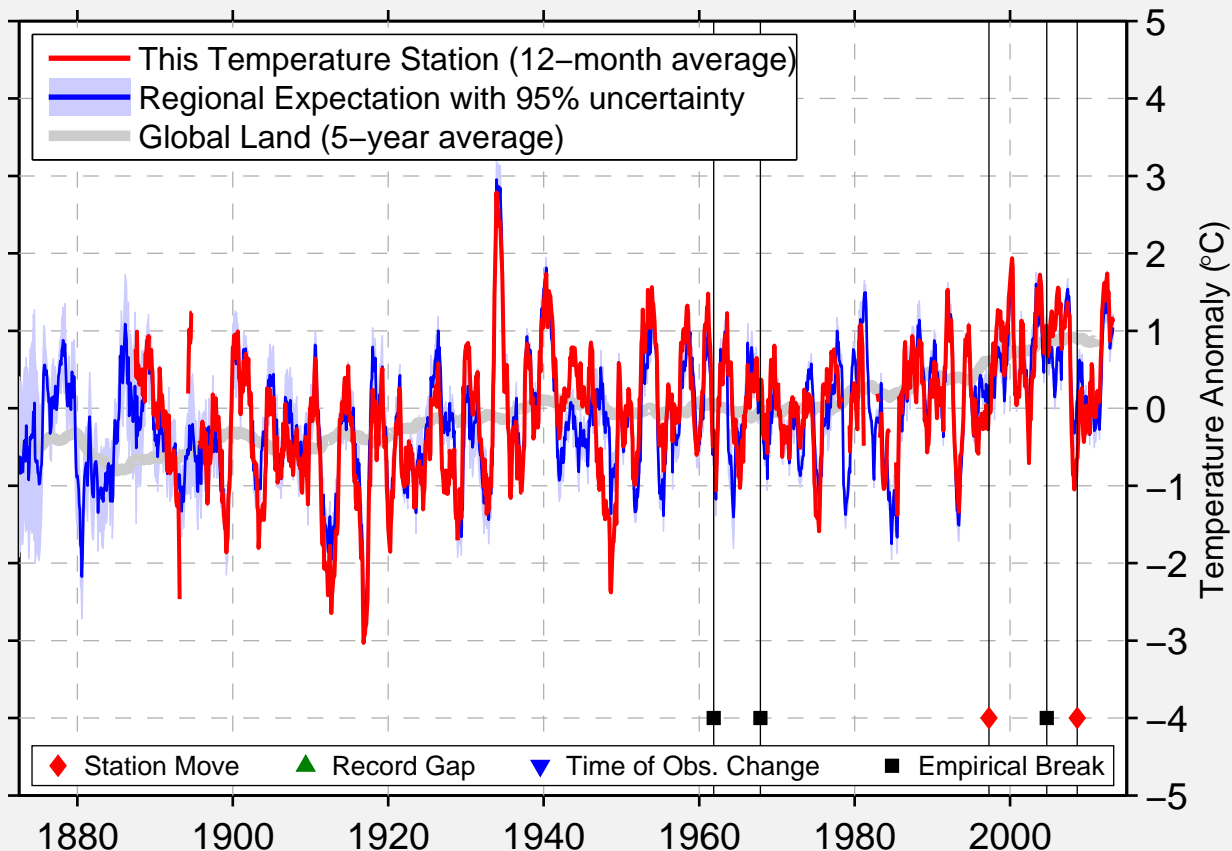

# YELLOWSTONE PARK MAMMOTH

44.971 N, 110.698 W (United States)

Data Quality Controlled and Aligned at Breakpoints

Berkeley Earth