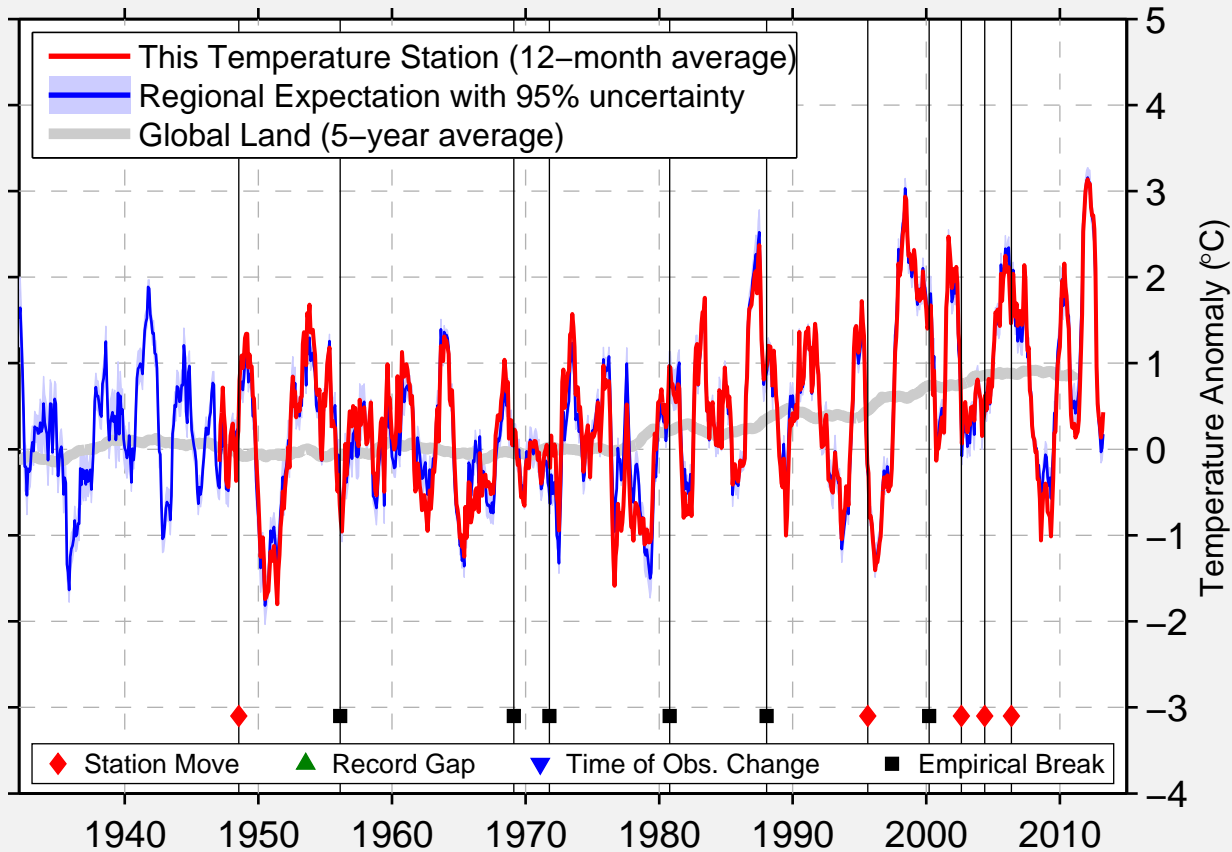

OWEN 3 W

44.969 N, 90.581 W (United States)

Data Quality Controlled and Aligned at Breakpoints

Berkeley Earth