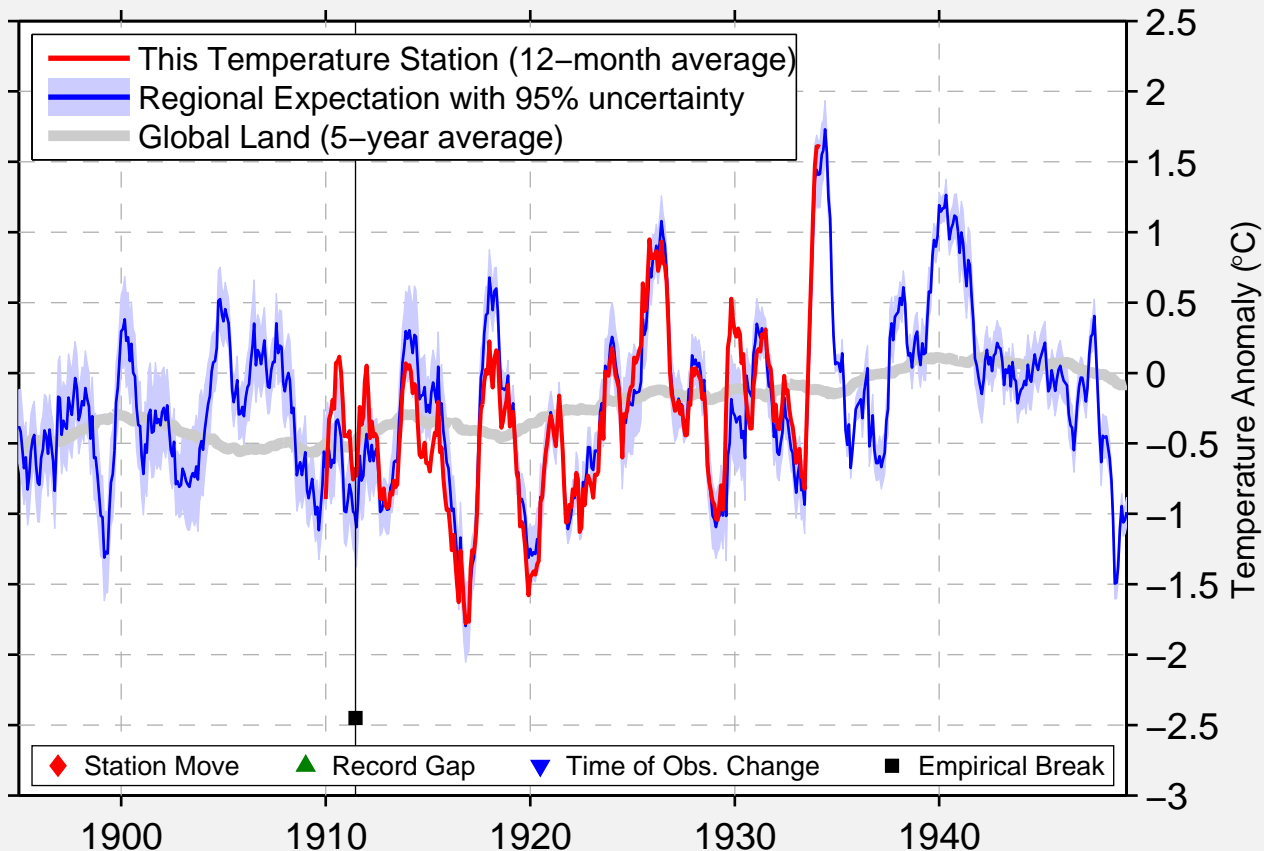

WALLACE ORCHARDS

44.967 N, 123.050 W (United States)

Data Quality Controlled and Aligned at Breakpoints

Berkeley Earth