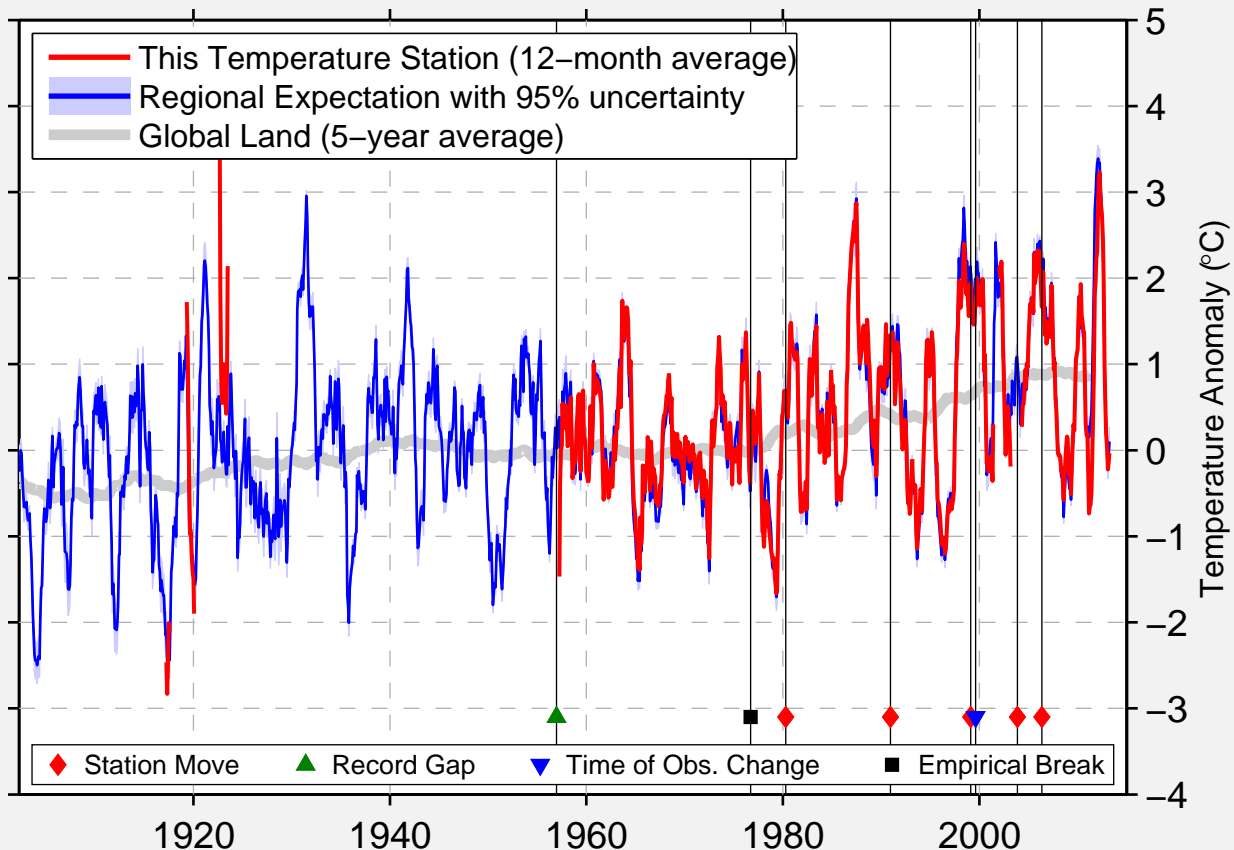

# ST PAUL UNIV FARM

44.966 N, 93.071 W (United States)

Data Quality Controlled and Aligned at Breakpoints

Berkeley Earth