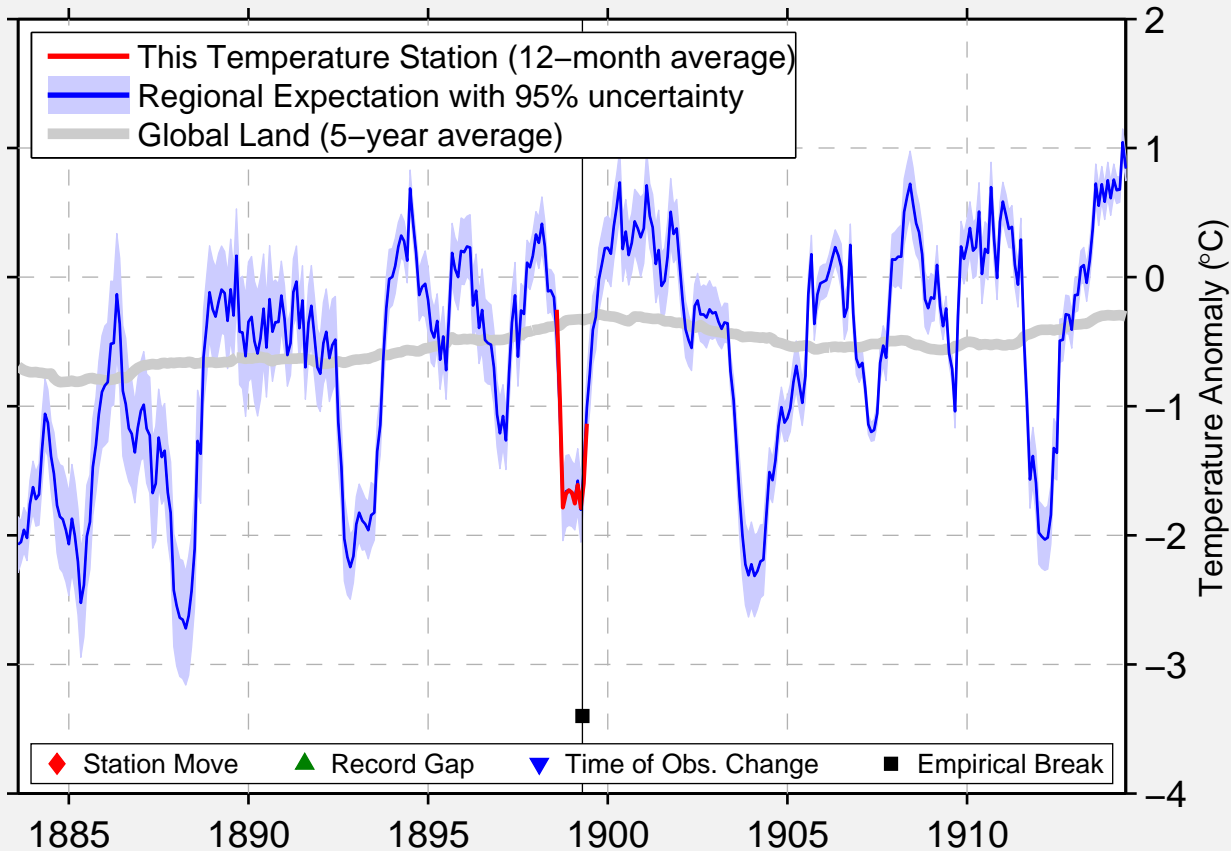

KNAPP

44.950 N, 92.100 W (United States)

Data Quality Controlled and Aligned at Breakpoints

Berkeley Earth