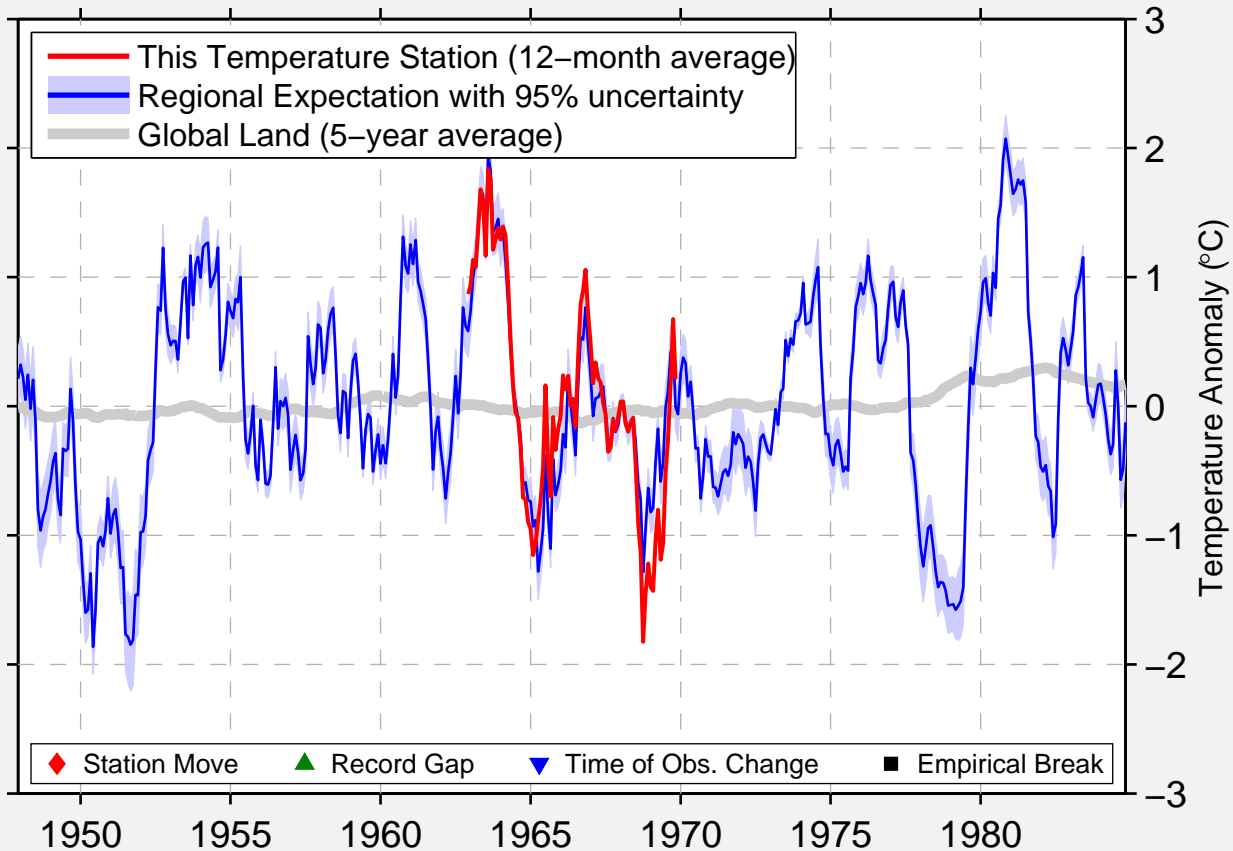

BELLE FOURCHE 20 NNE

44.950 N, 103.767 W (United States)

Data Quality Controlled and Aligned at Breakpoints

Berkeley Earth