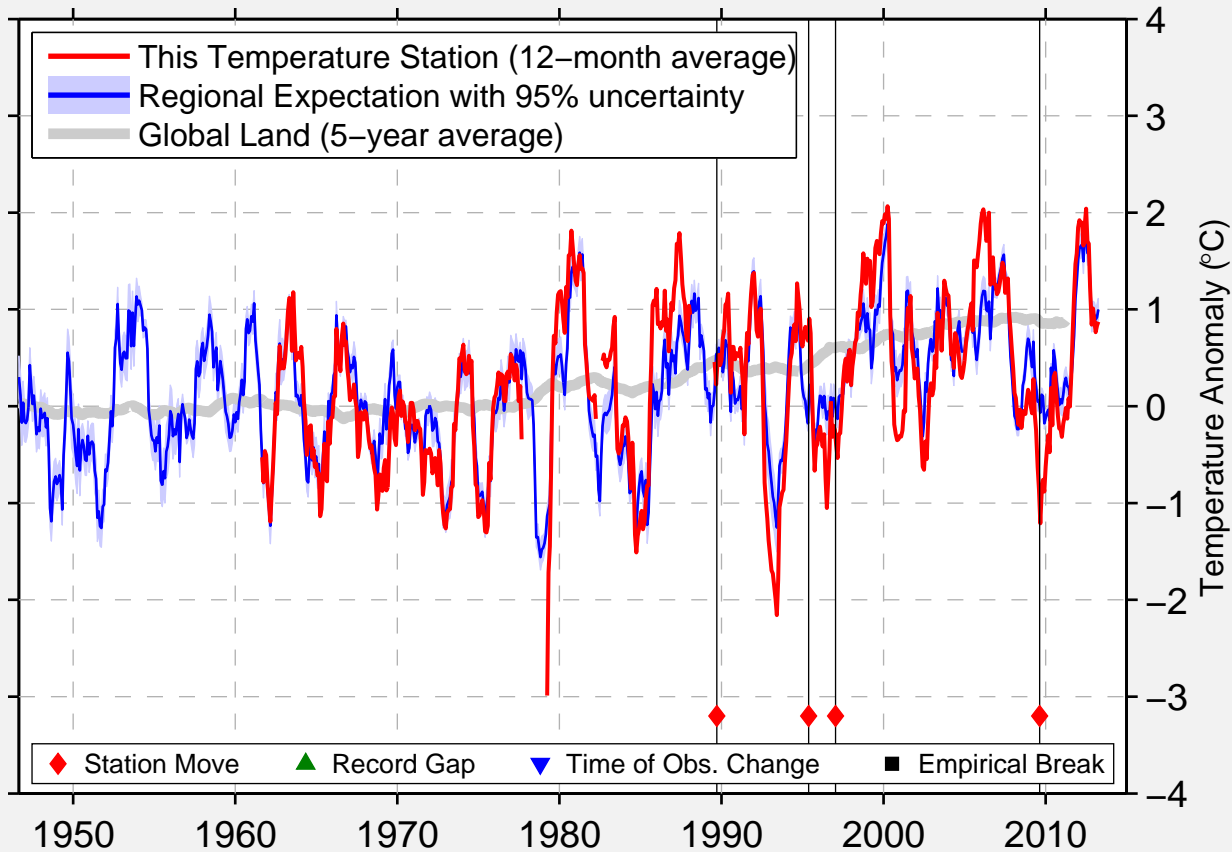

# CLARK 3 NE

44.937 N, 109.137 W (United States)

Data Quality Controlled and Aligned at Breakpoints

Berkeley Earth