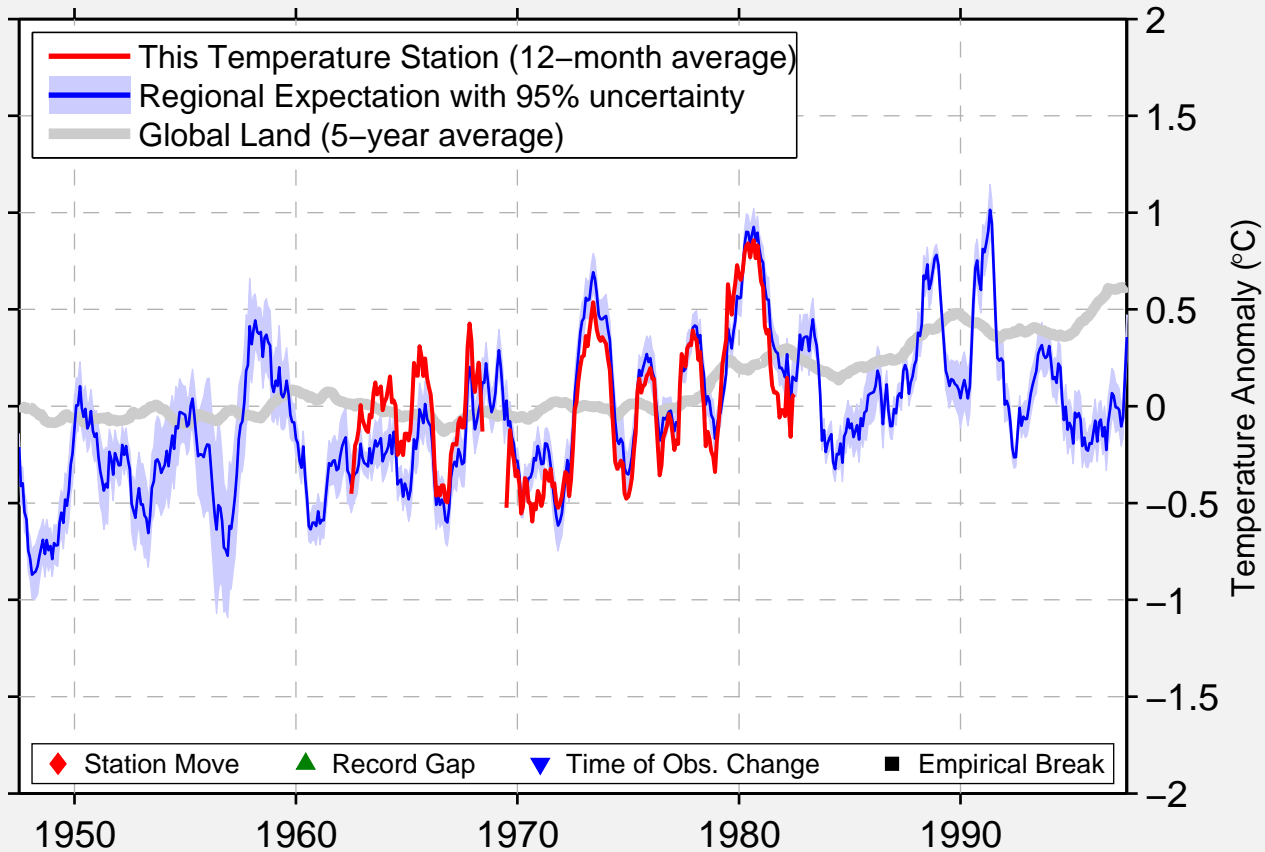

LUCAS HEIGHTS (ANSTO)

34.052 S, 150.980 E (Australia)

Data Quality Controlled and Aligned at Breakpoints

Berkeley Earth