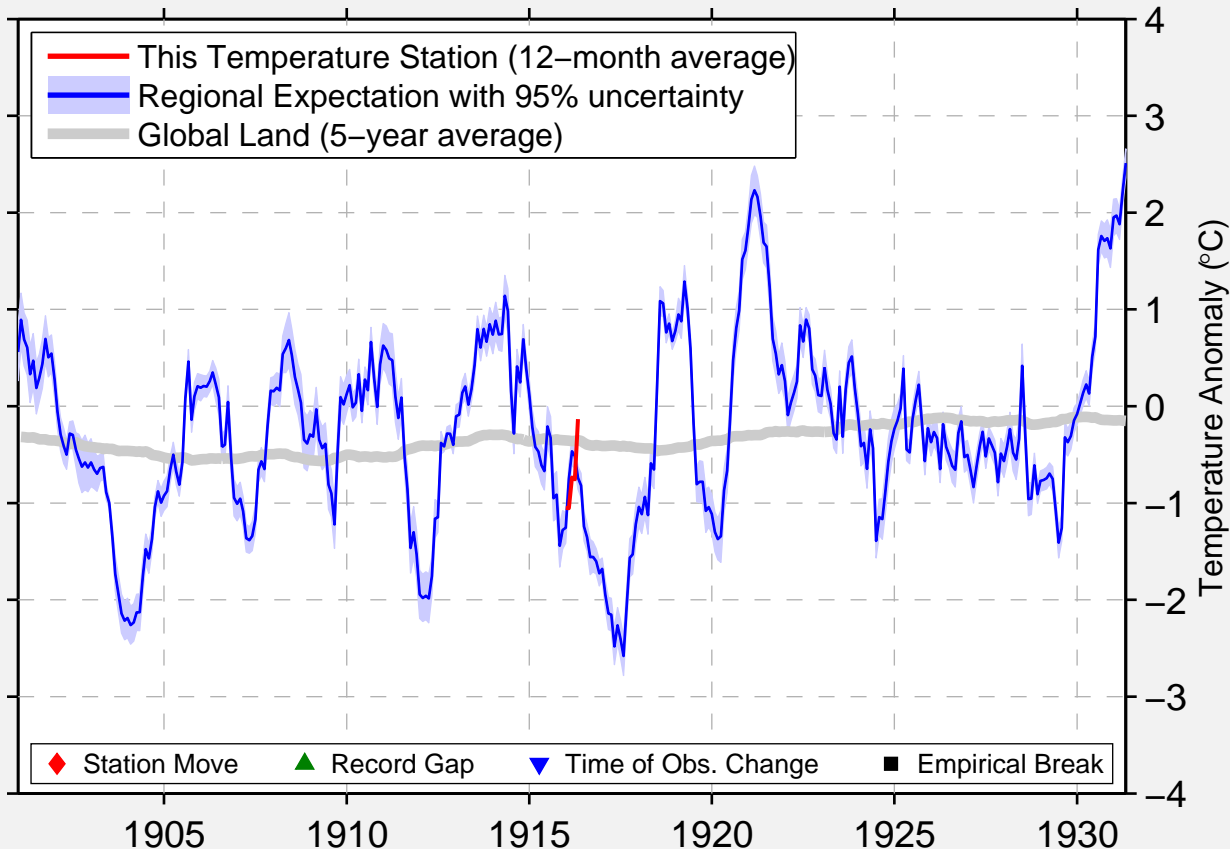

CRYSTAL BAY

44.933 N, 93.583 W (United States)

Data Quality Controlled and Aligned at Breakpoints

Berkeley Earth