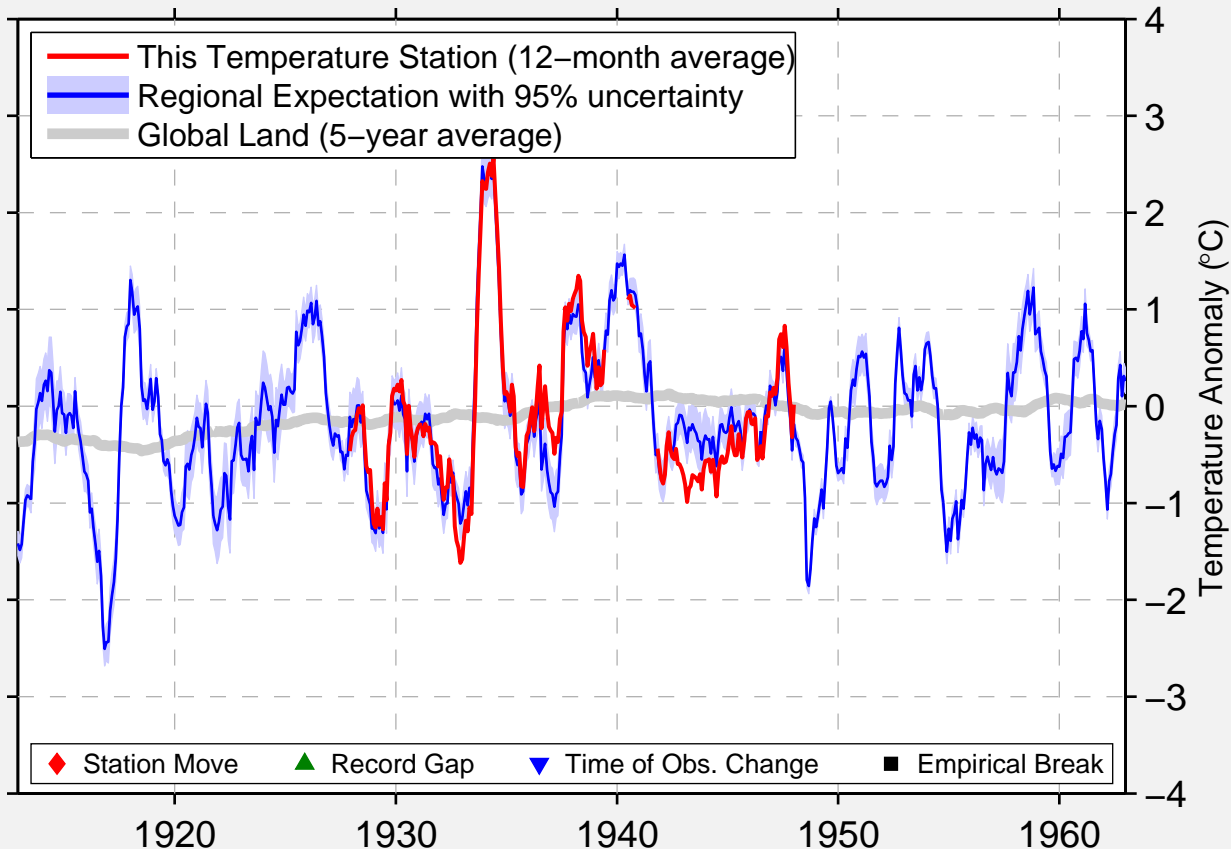

ROCK CREEK

44.909 N, 118.063 W (United States)

Data Quality Controlled and Aligned at Breakpoints

Berkeley Earth