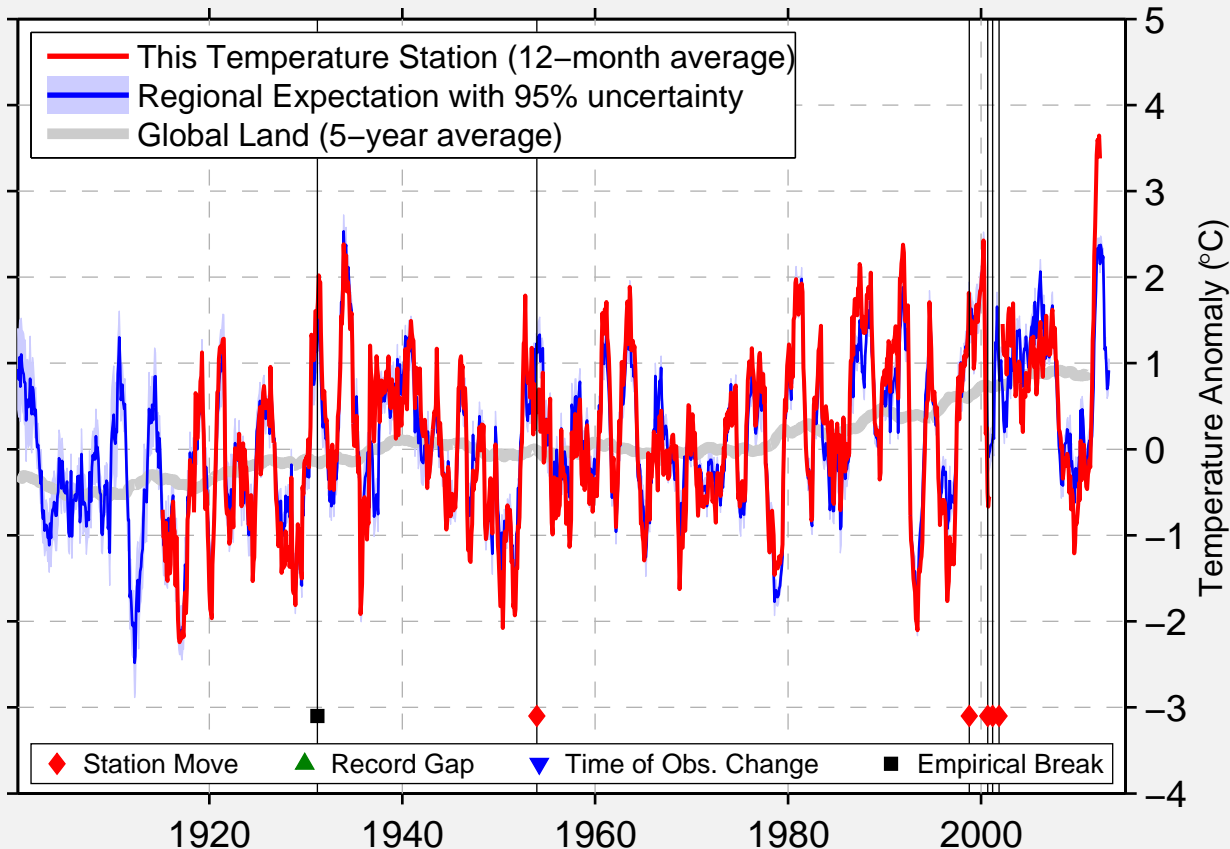

# COLONY

44.903 N, 104.181 W (United States)

Data Quality Controlled and Aligned at Breakpoints

Berkeley Earth