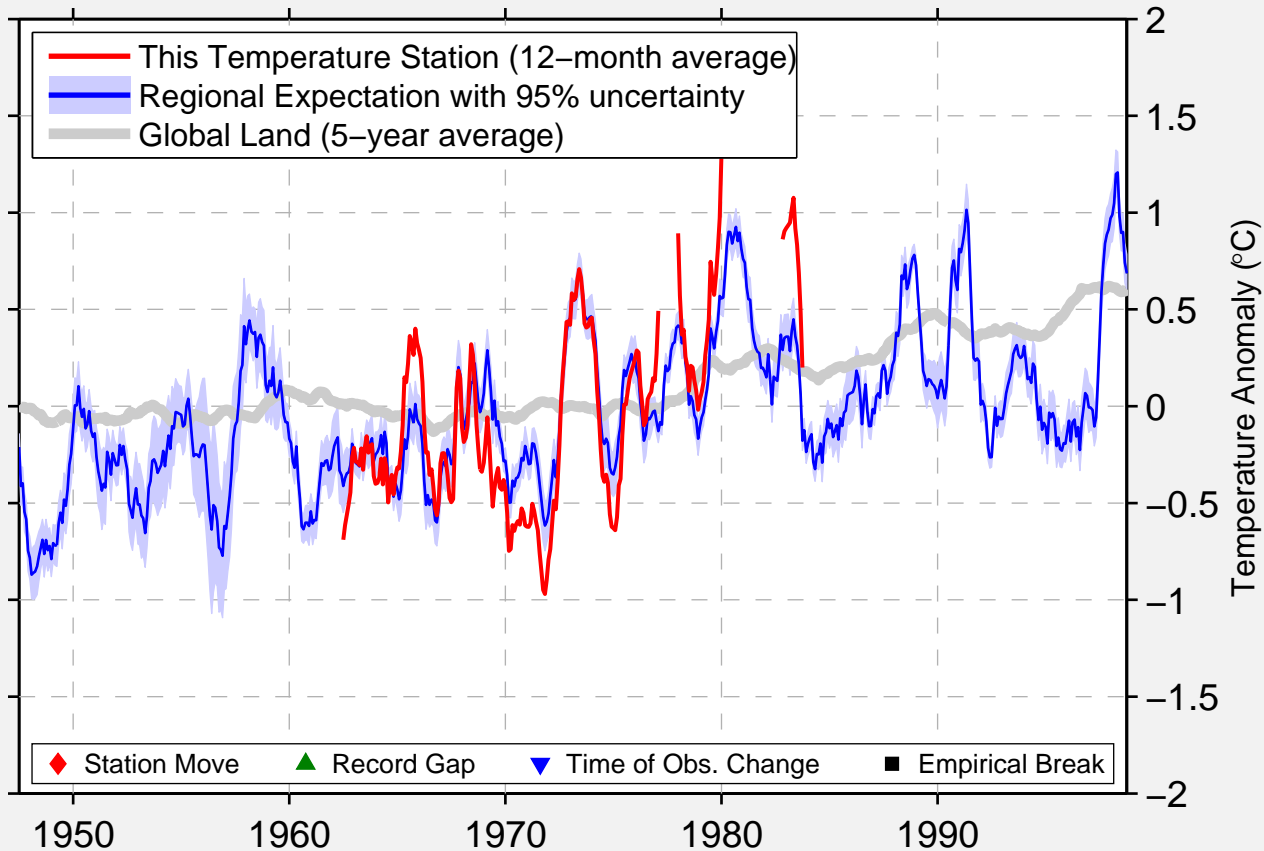

# CAMPBELLTOWN SWIMMING CENTRE

34.083 S, 150.817 E (Australia)

Data Quality Controlled and Aligned at Breakpoints

Berkeley Earth