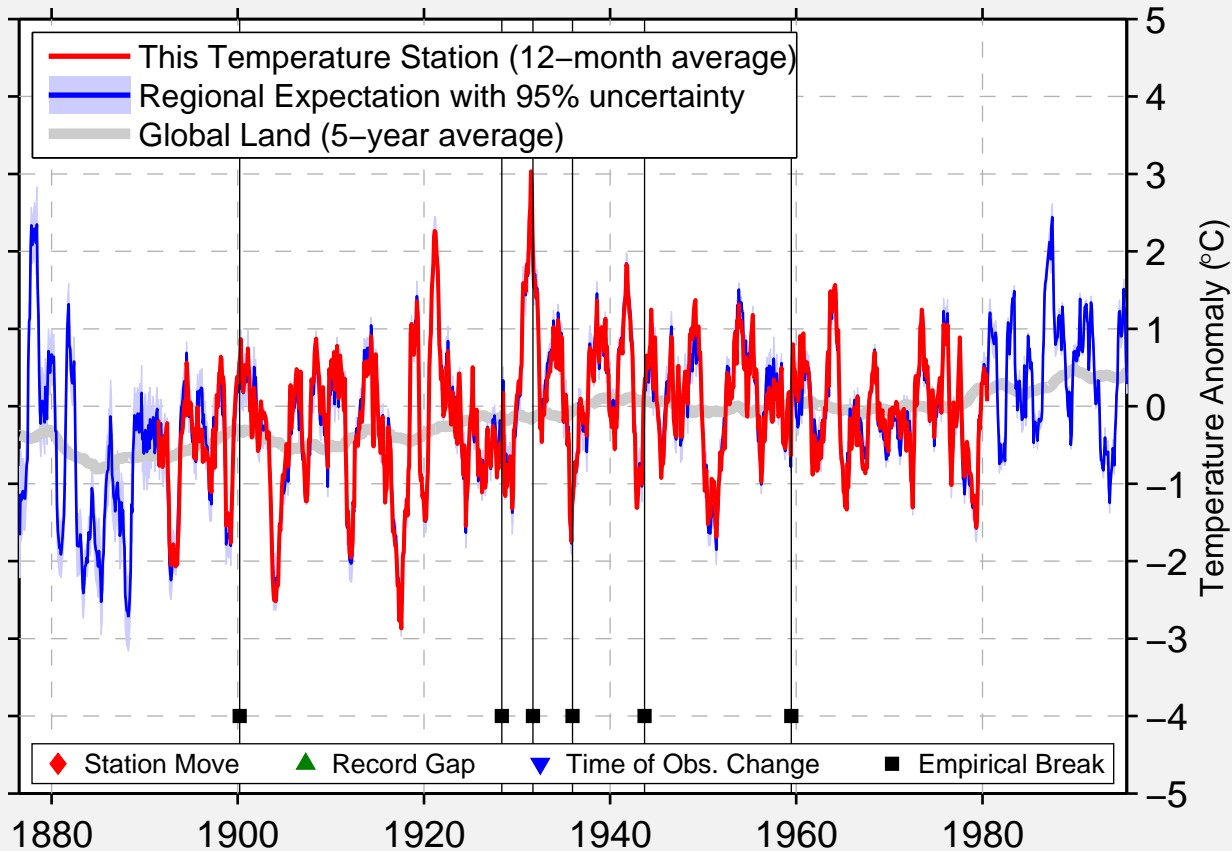

# EAU CLAIRE

44.900 N, 91.500 W (United States)

Data Quality Controlled and Aligned at Breakpoints

Berkeley Earth