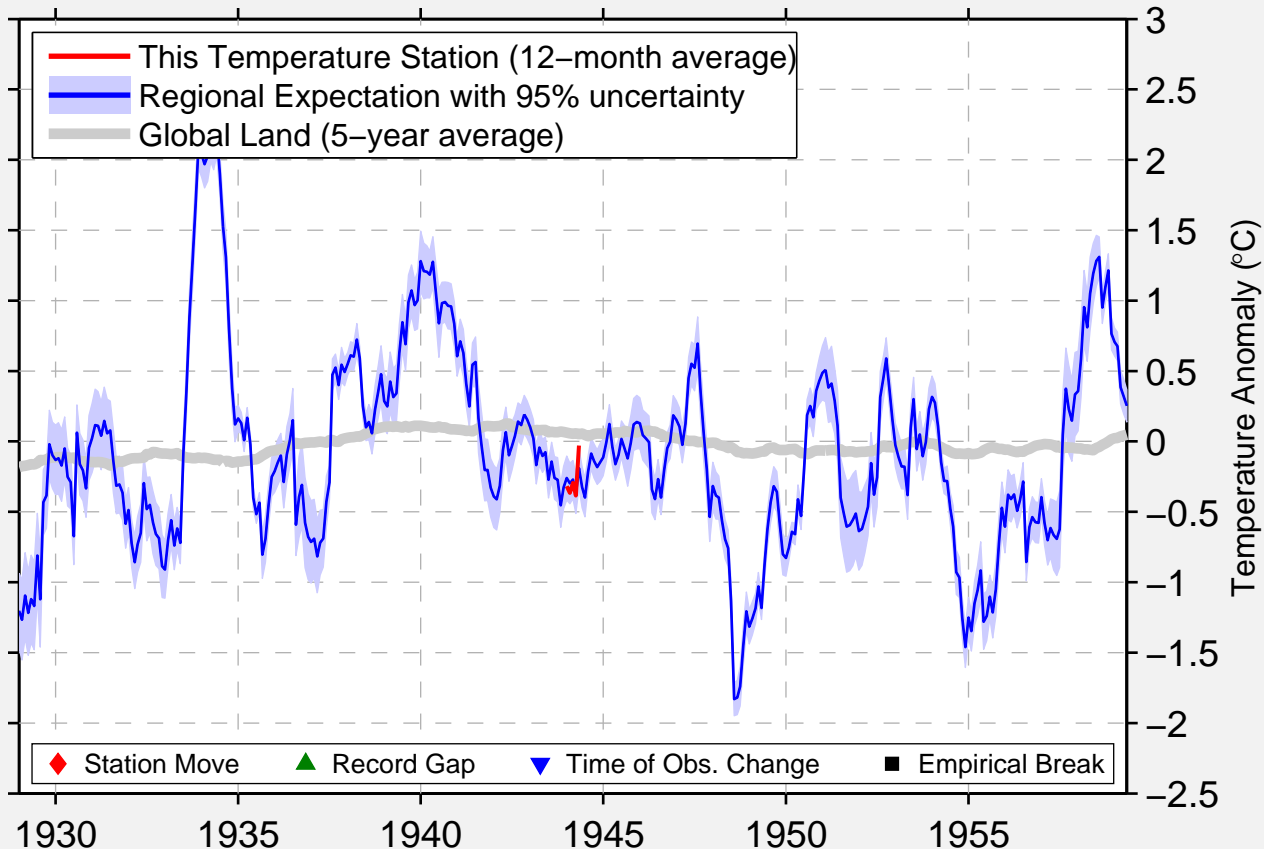

BURGESS FARM

44.900 N, 120.367 W (United States)

Data Quality Controlled and Aligned at Breakpoints

Berkeley Earth