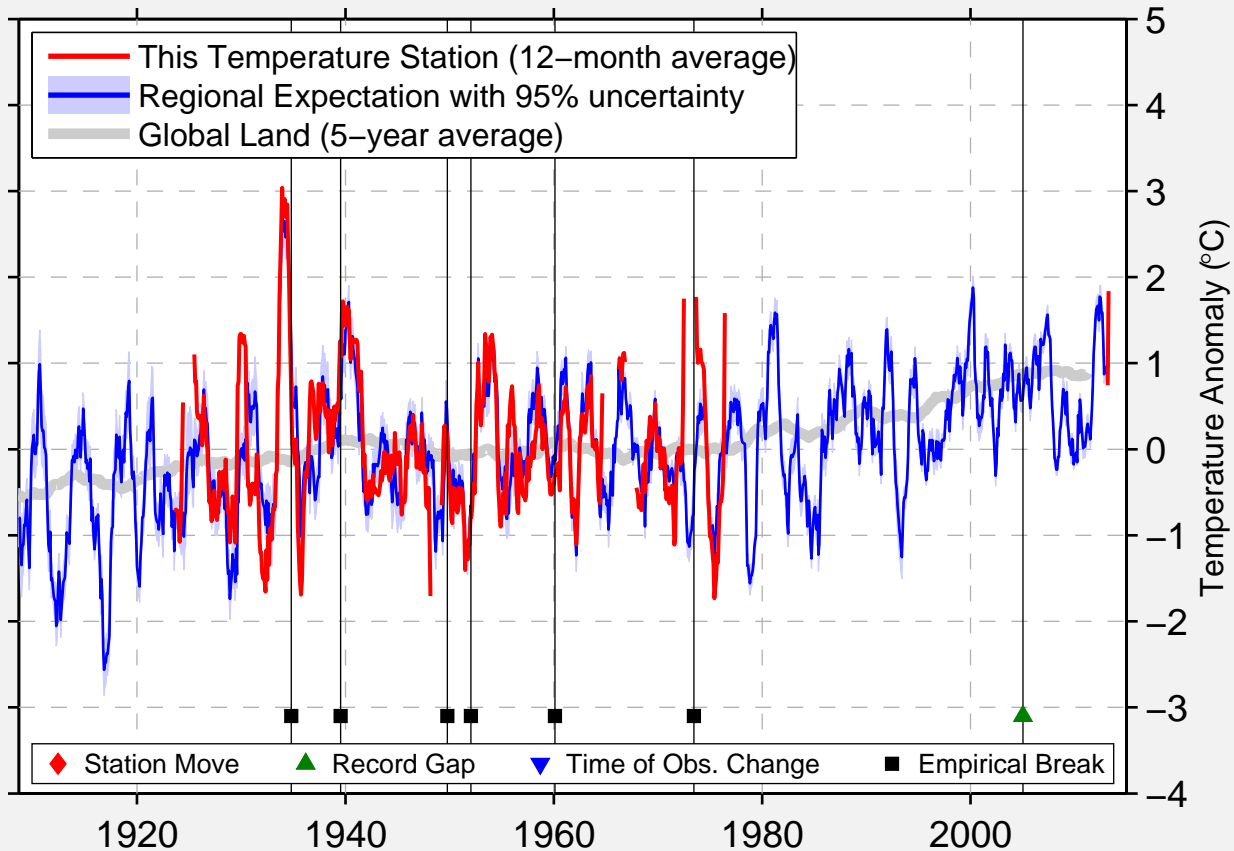

LAMAR RANGER STATION

44.896 N, 110.235 W (United States)

Data Quality Controlled and Aligned at Breakpoints

Berkeley Earth