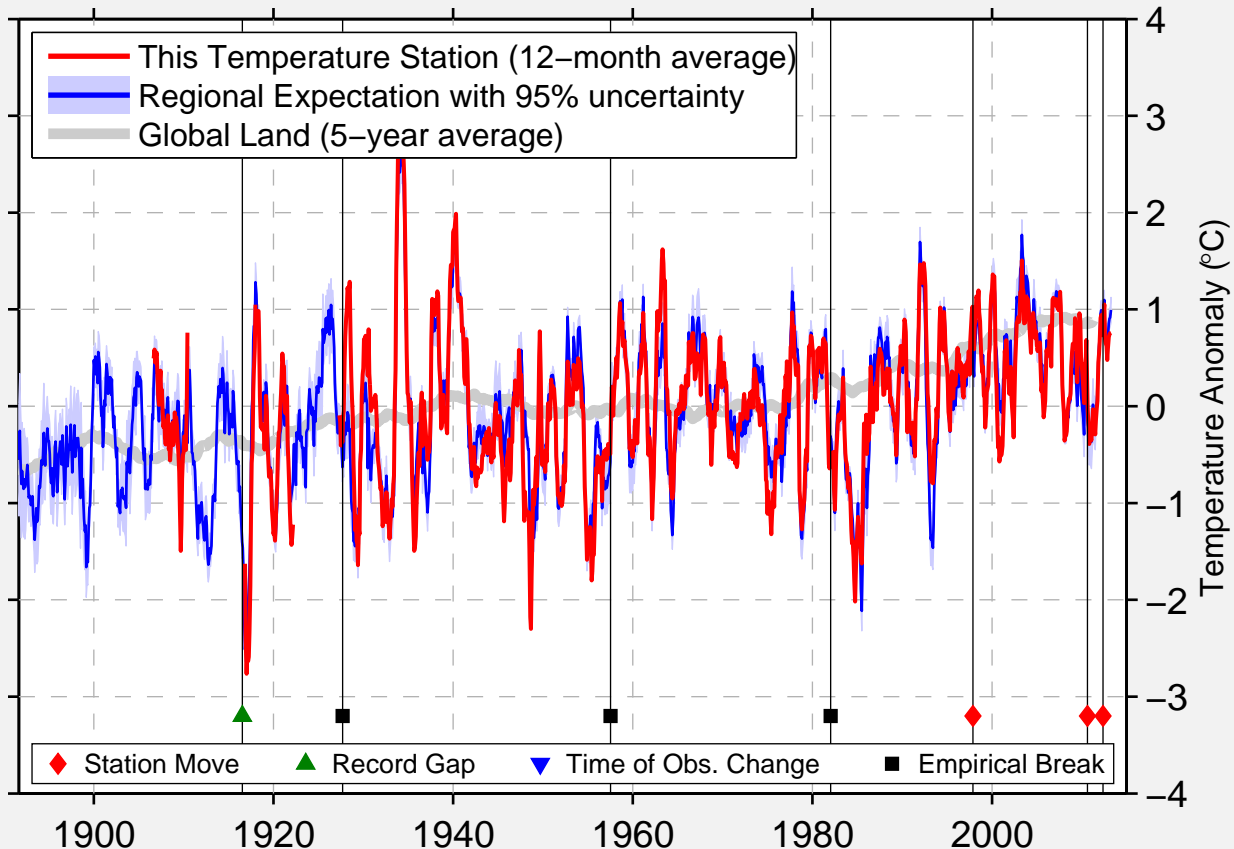

# MC CALL

44.887 N, 116.105 W (United States)

Data Quality Controlled and Aligned at Breakpoints

Berkeley Earth