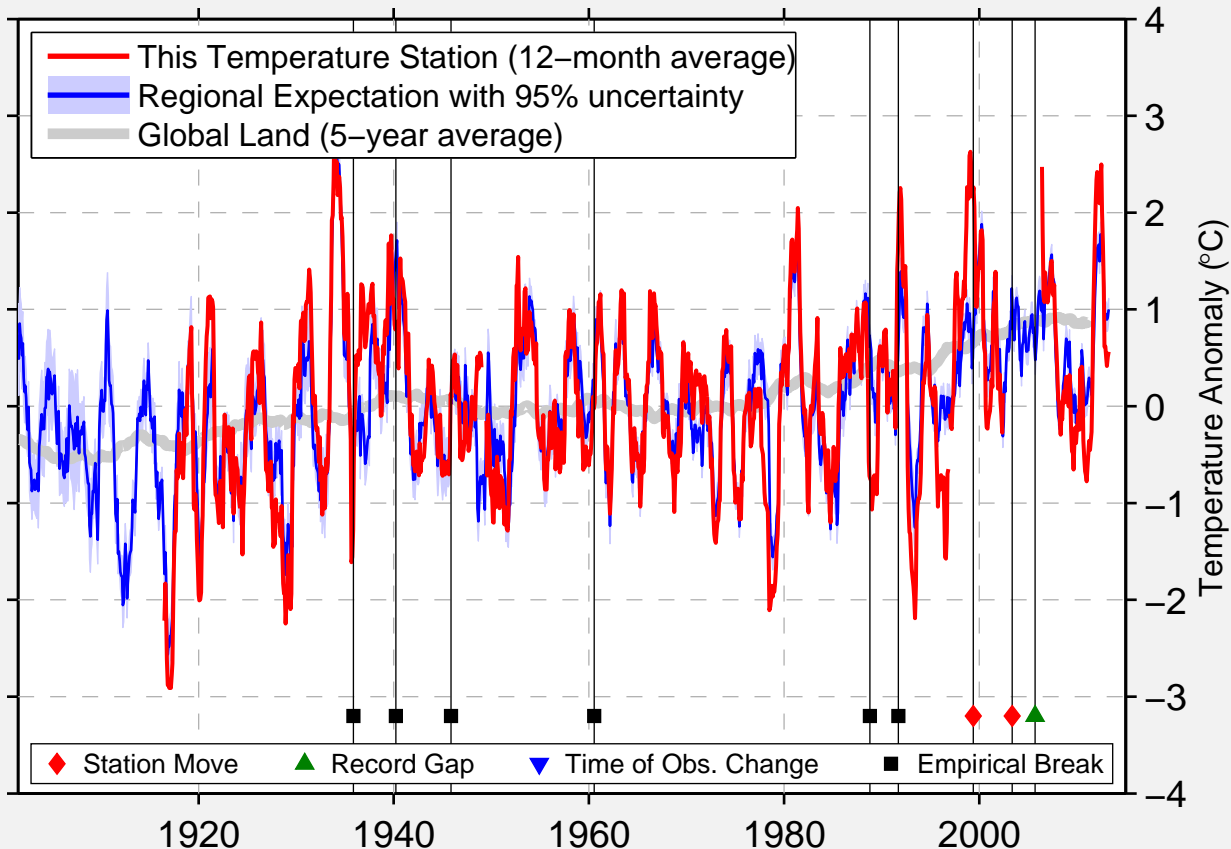

DEAVER

44.883 N, 108.600 W (United States)

Data Quality Controlled and Aligned at Breakpoints

Berkeley Earth