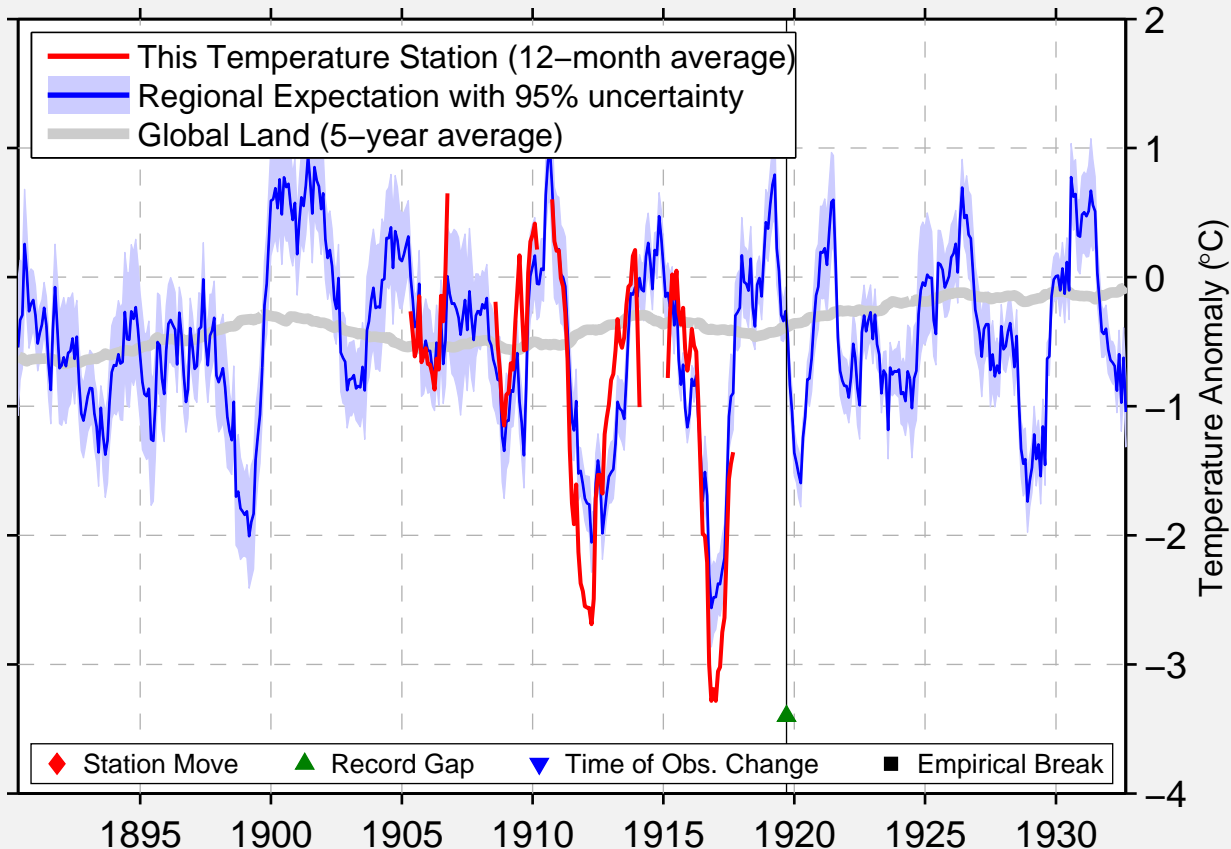

SODA BUTTE

44.883 N, 110.150 W (United States)

Data Quality Controlled and Aligned at Breakpoints

Berkeley Earth