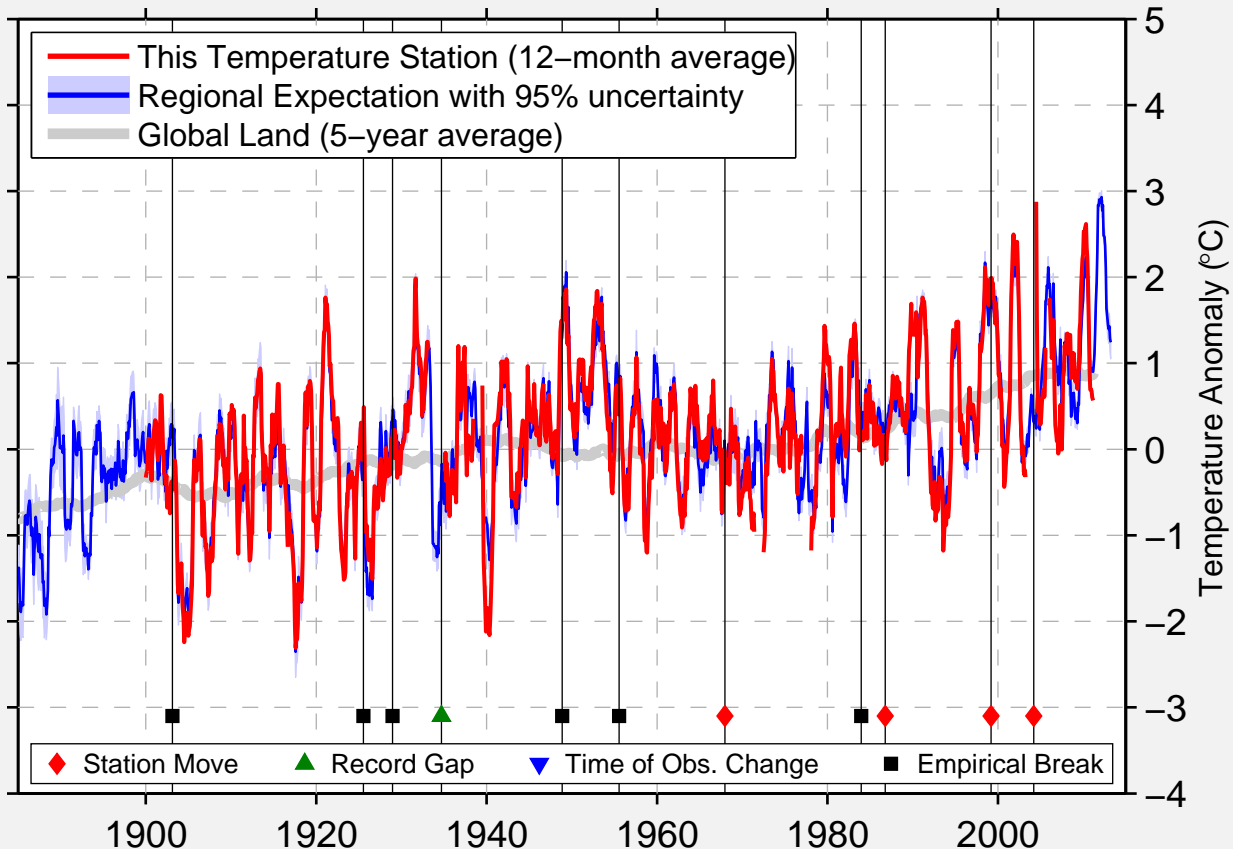

CHAZY

44.879 N, 73.415 W (United States)

Data Quality Controlled and Aligned at Breakpoints

Berkeley Earth