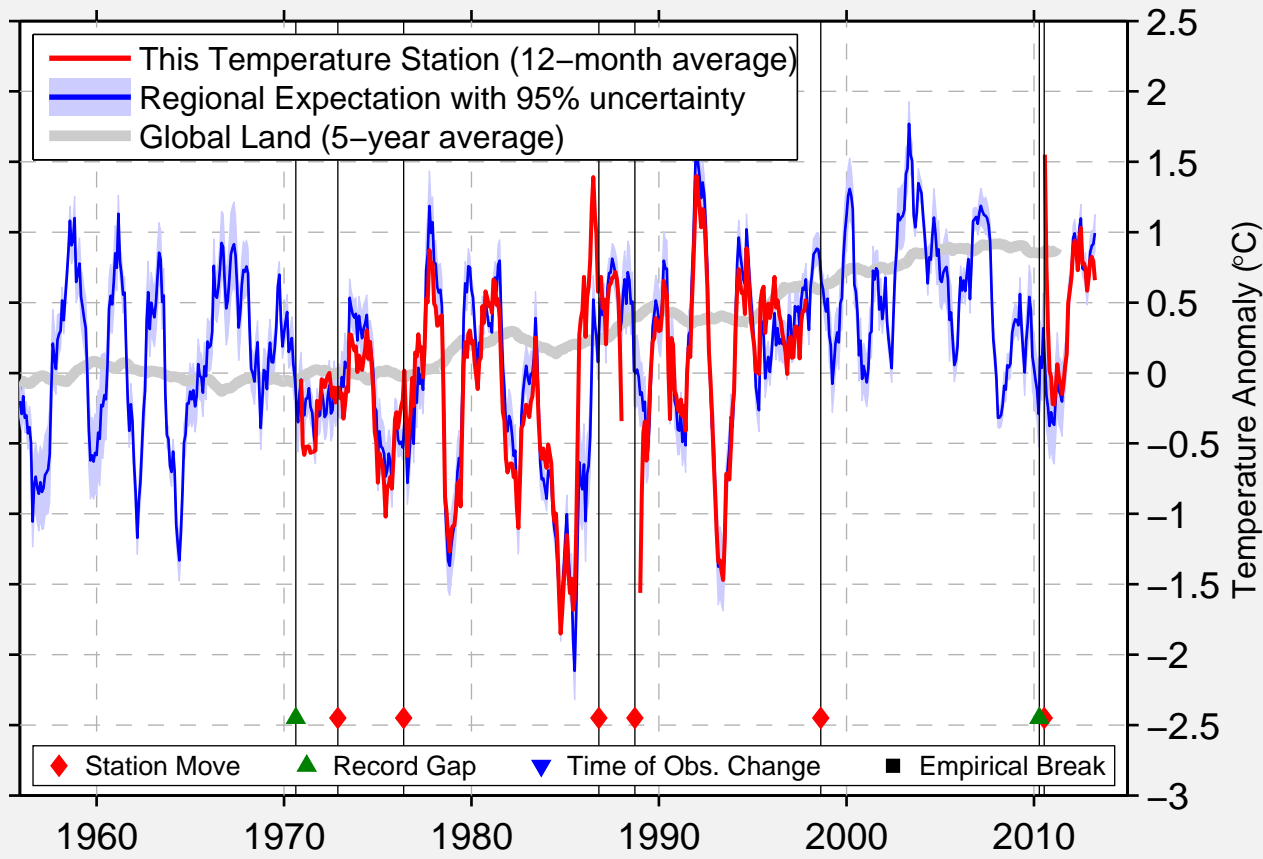

YELLOW PINE 7 S

44.875 N, 115.493 W (United States)

Data Quality Controlled and Aligned at Breakpoints

Berkeley Earth