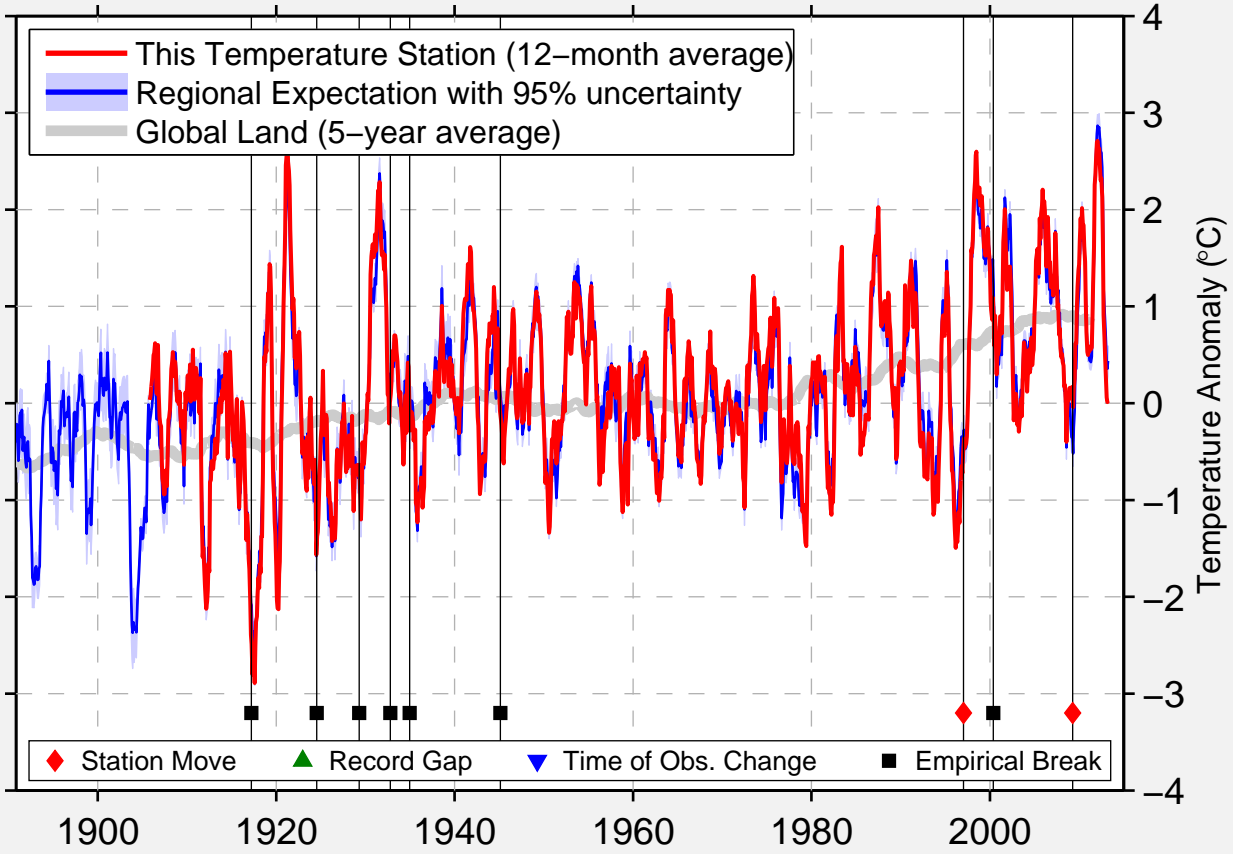

STURGEON BAY EXP FARM

44.869 N, 87.333 W (United States)

Data Quality Controlled and Aligned at Breakpoints

Berkeley Earth