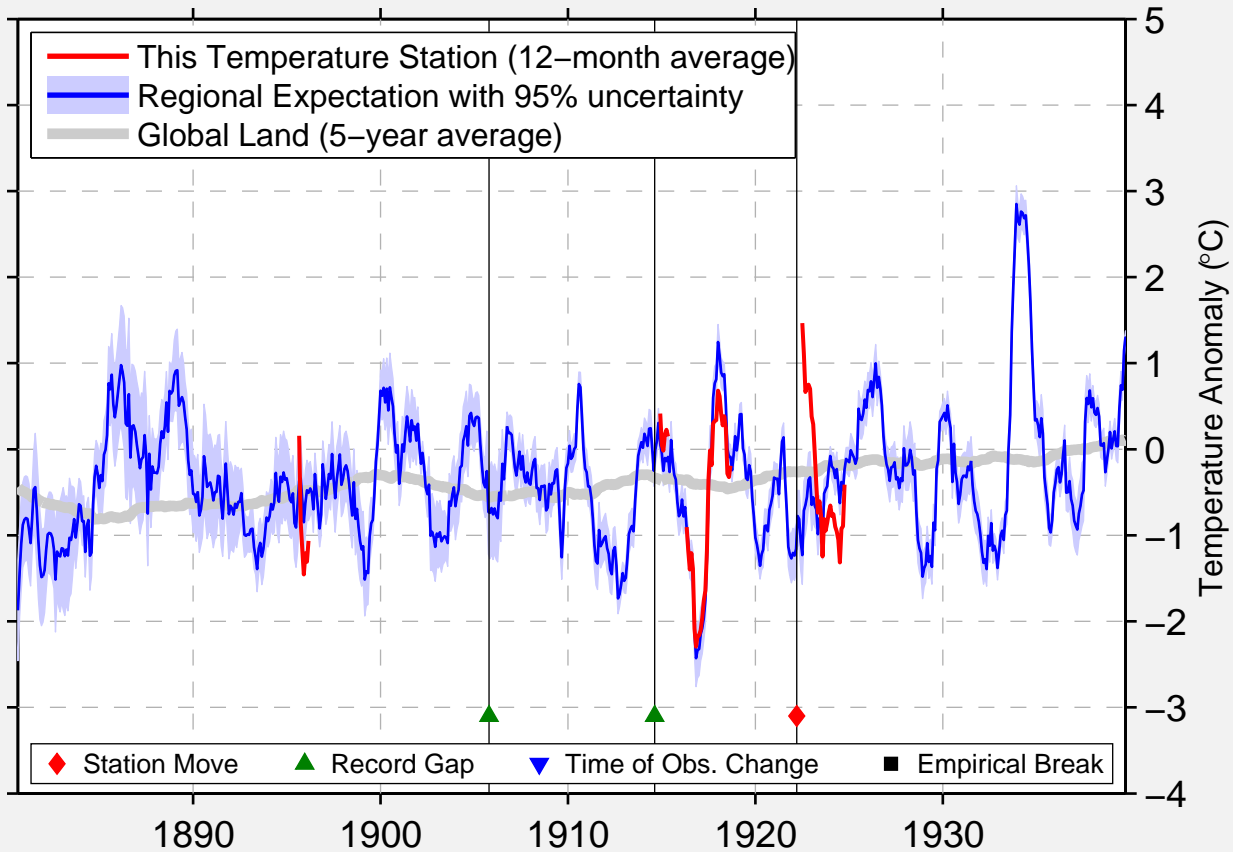

LEMHI

44.867 N, 113.550 W (United States)

Data Quality Controlled and Aligned at Breakpoints

Berkeley Earth