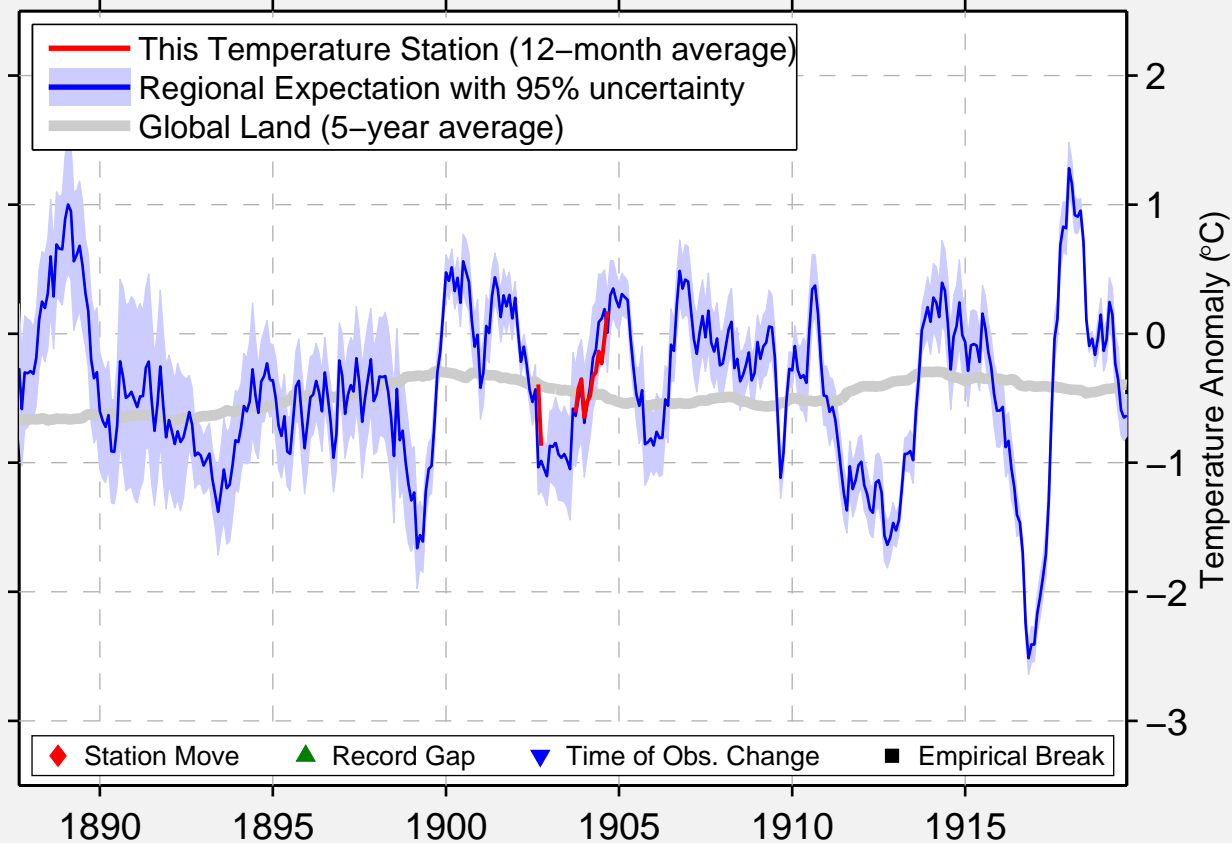

PINE

44.850 N, 117.083 W (United States)

Data Quality Controlled and Aligned at Breakpoints

Berkeley Earth