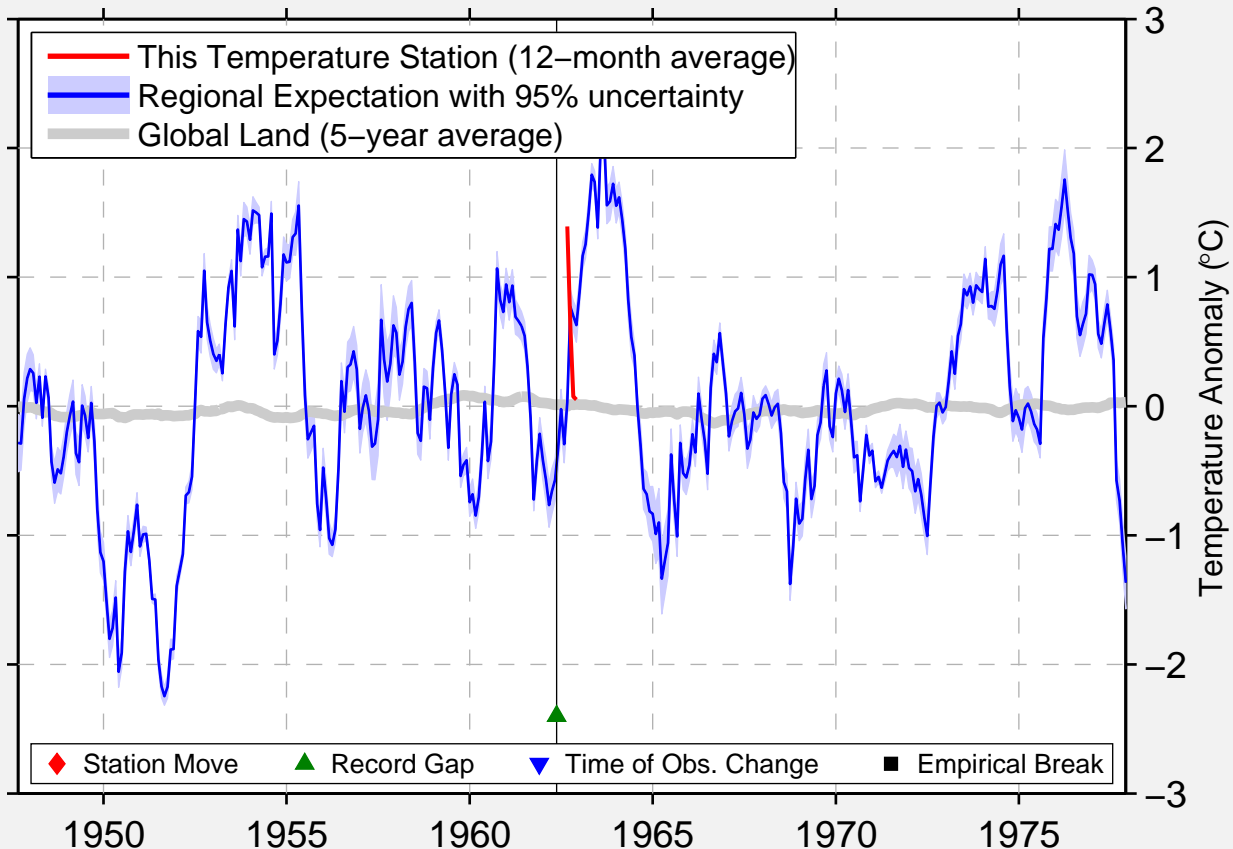

DUPREE 16 S

44.833 N, 101.617 W (United States)

Data Quality Controlled and Aligned at Breakpoints

Berkeley Earth