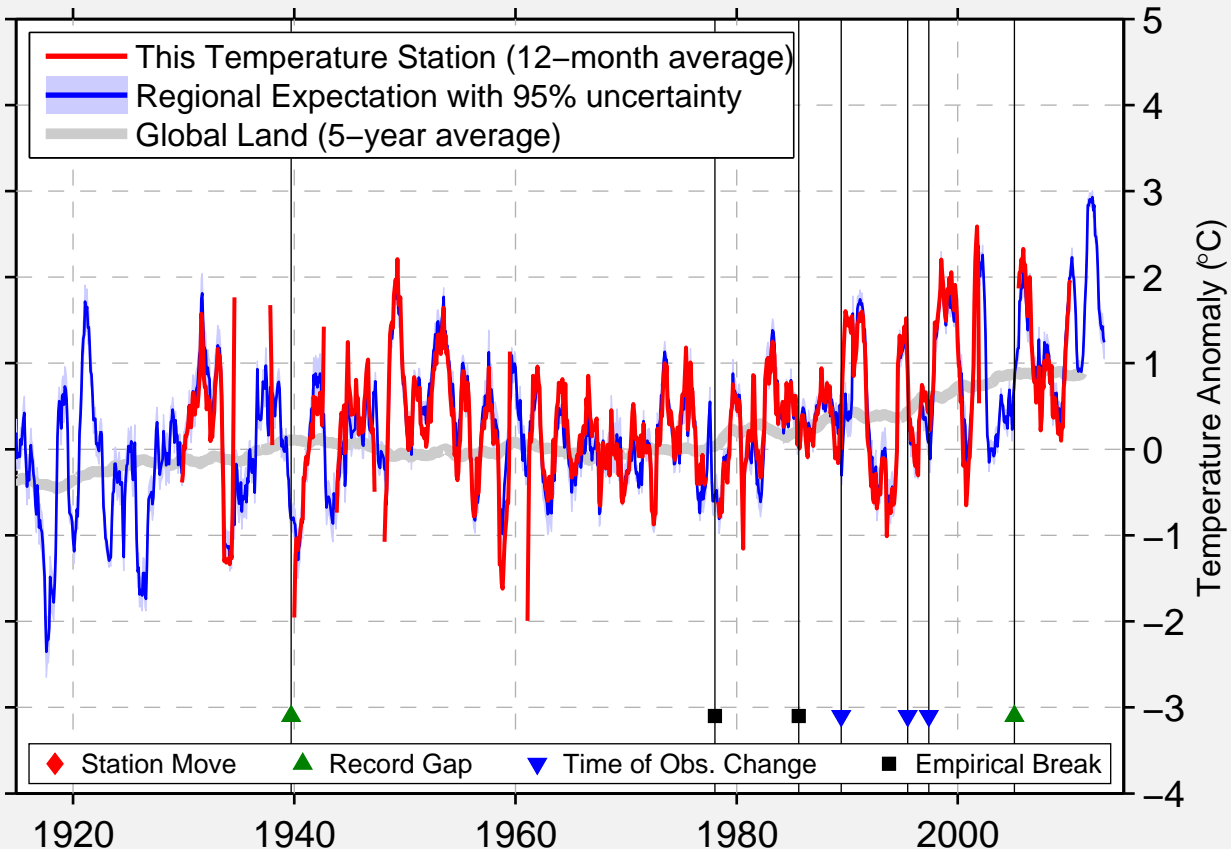

ST ALBANS RADIO

44.830 N, 73.125 W (United States)

Data Quality Controlled and Aligned at Breakpoints

Berkeley Earth