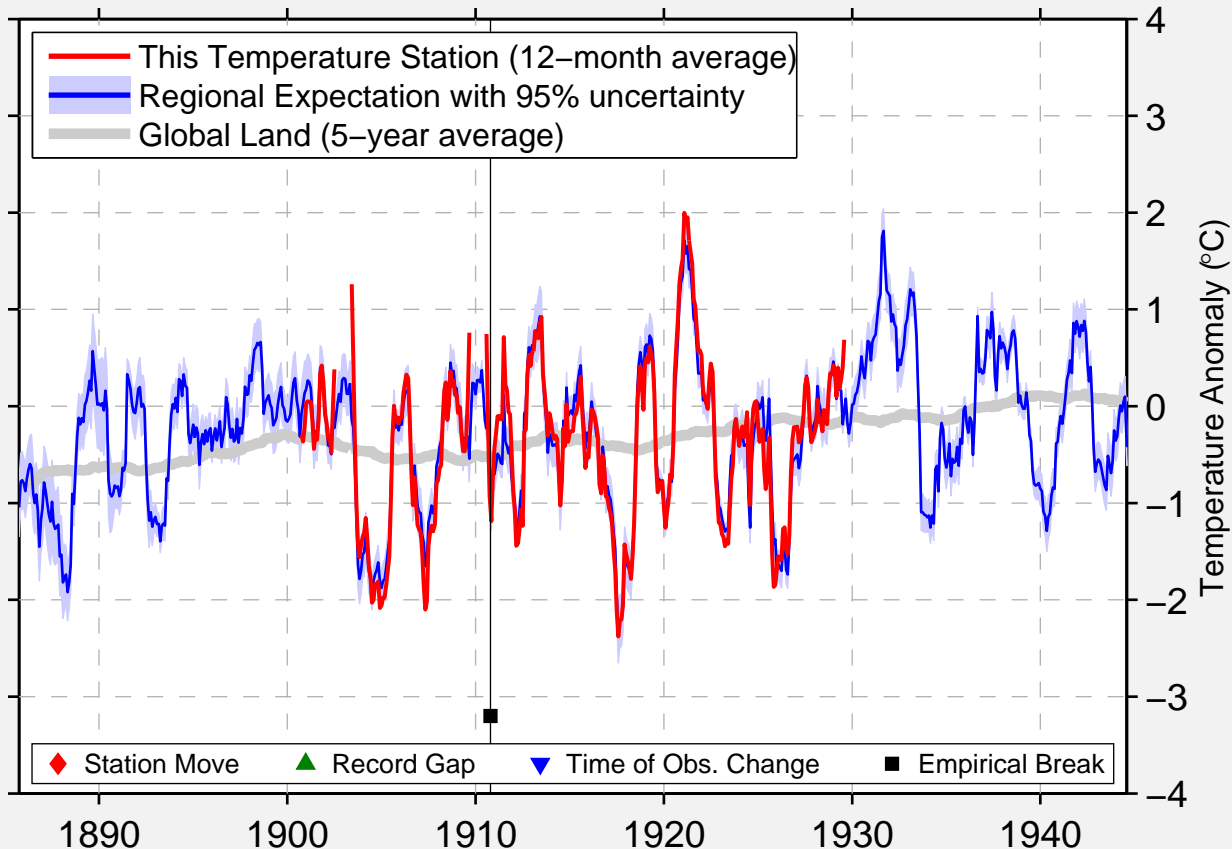

MOIRA

44.817 N, 74.567 W (United States)

Data Quality Controlled and Aligned at Breakpoints

Berkeley Earth