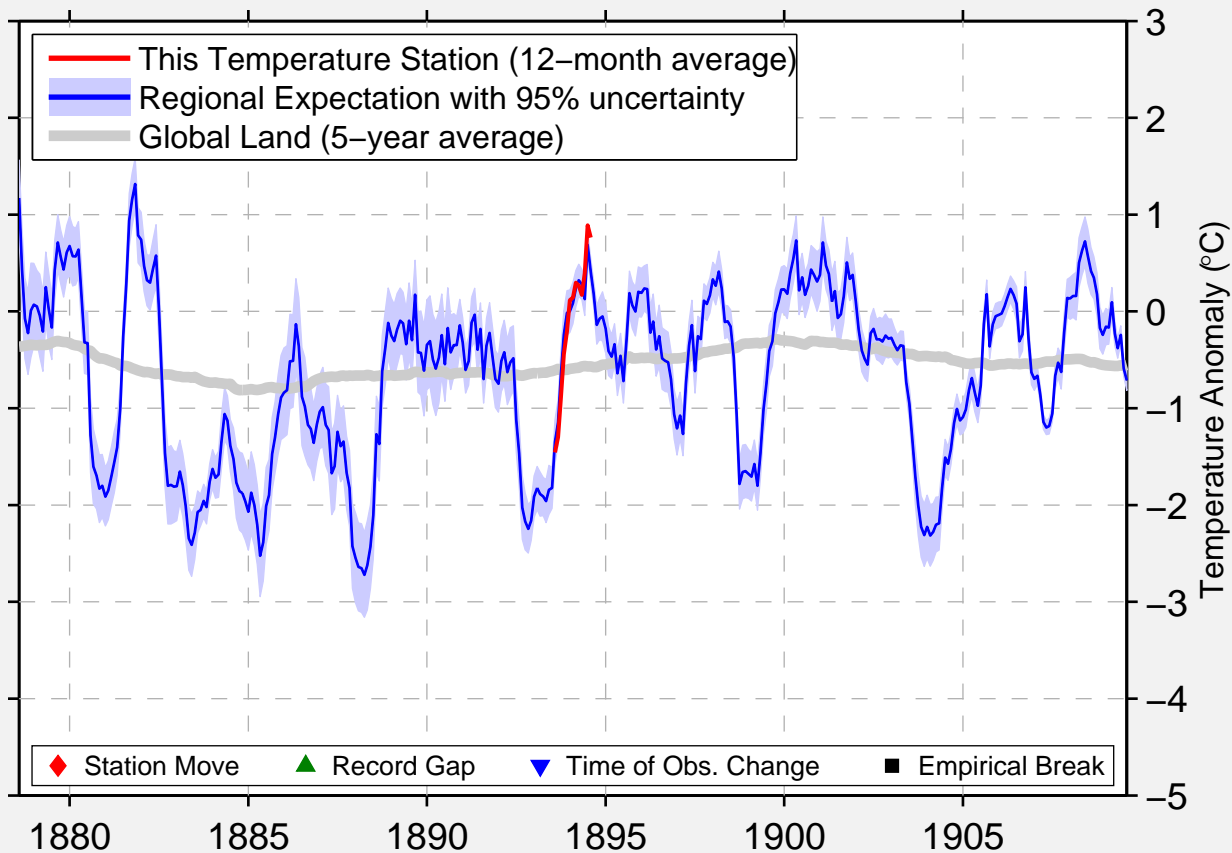

WESTON

44.800 N, 92.017 W (United States)

Data Quality Controlled and Aligned at Breakpoints

Berkeley Earth