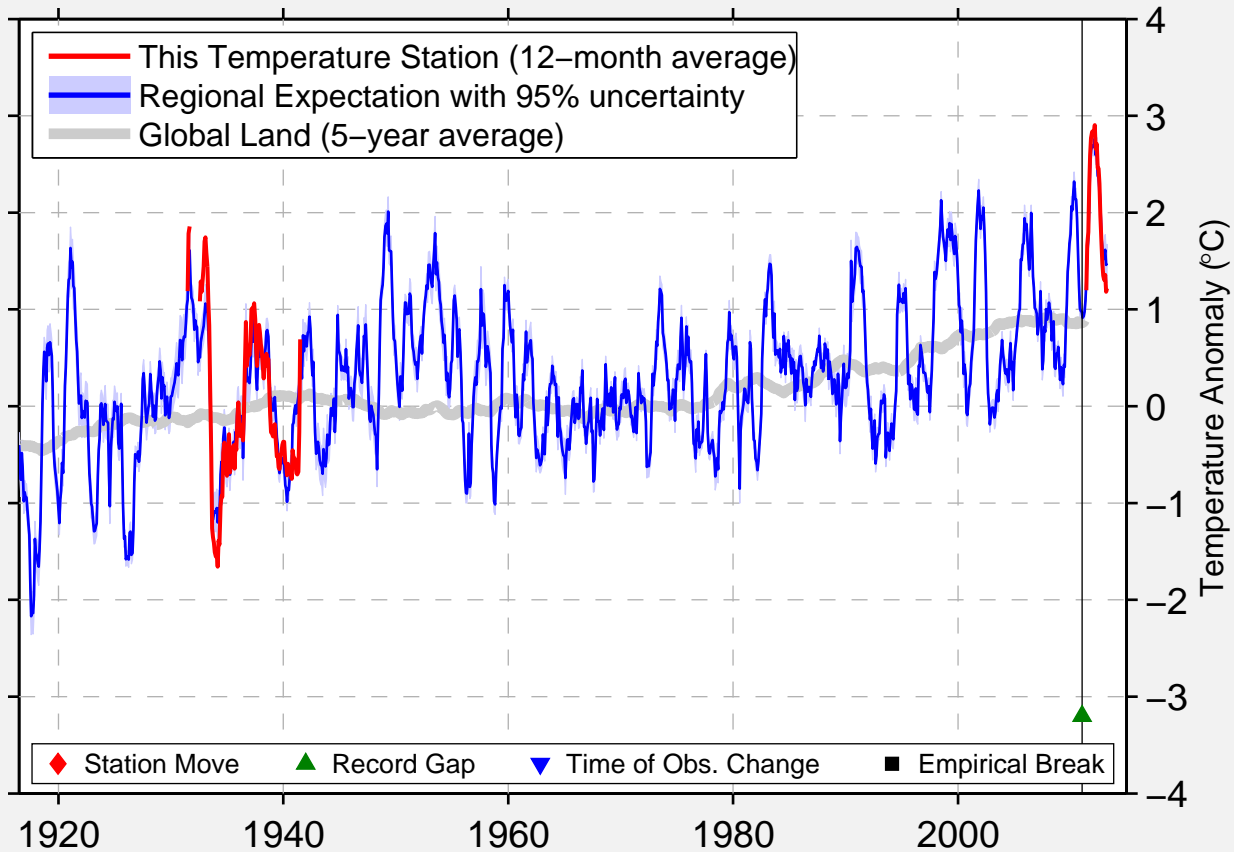

ERROL

44.783 N, 71.132 W (United States)

Data Quality Controlled and Aligned at Breakpoints

Berkeley Earth