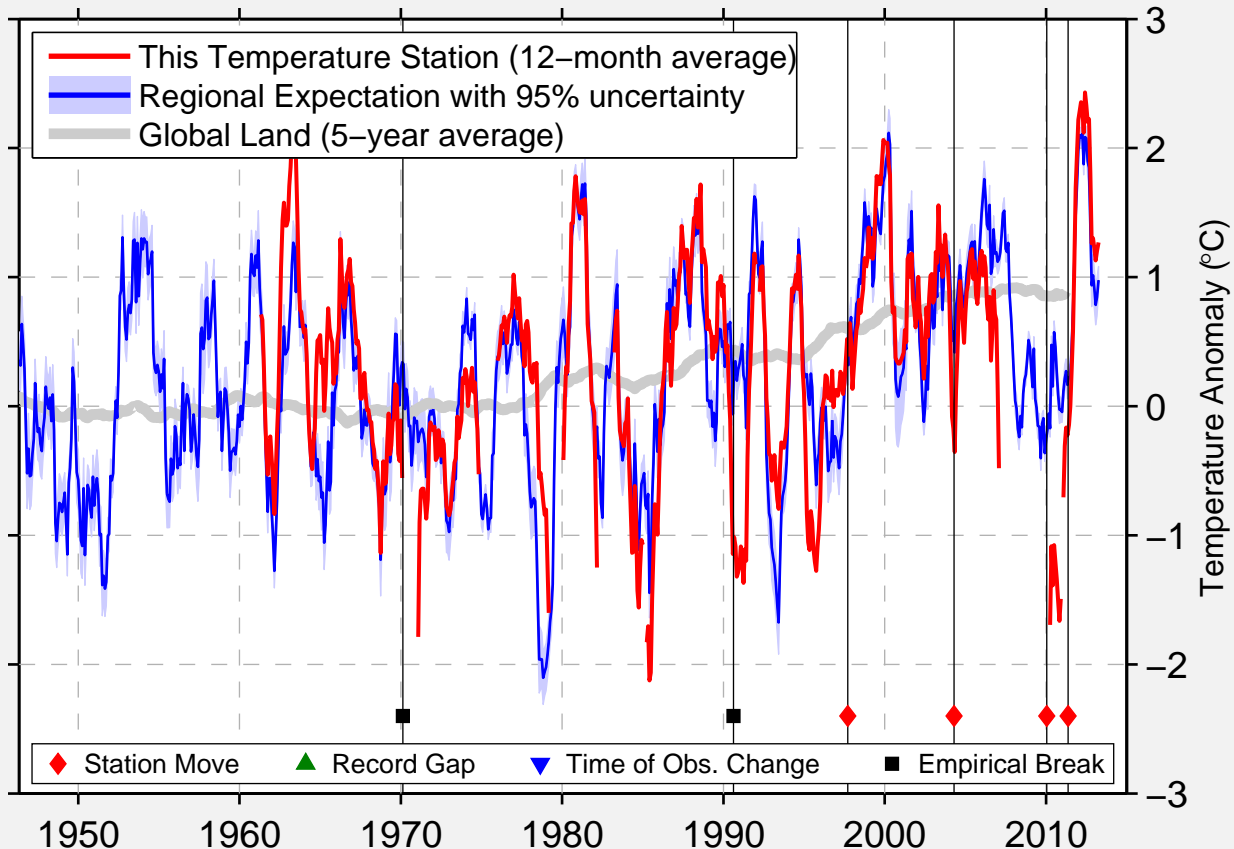

BURGESS JUNCTION

44.783 N, 107.517 W (United States)

Data Quality Controlled and Aligned at Breakpoints

Berkeley Earth