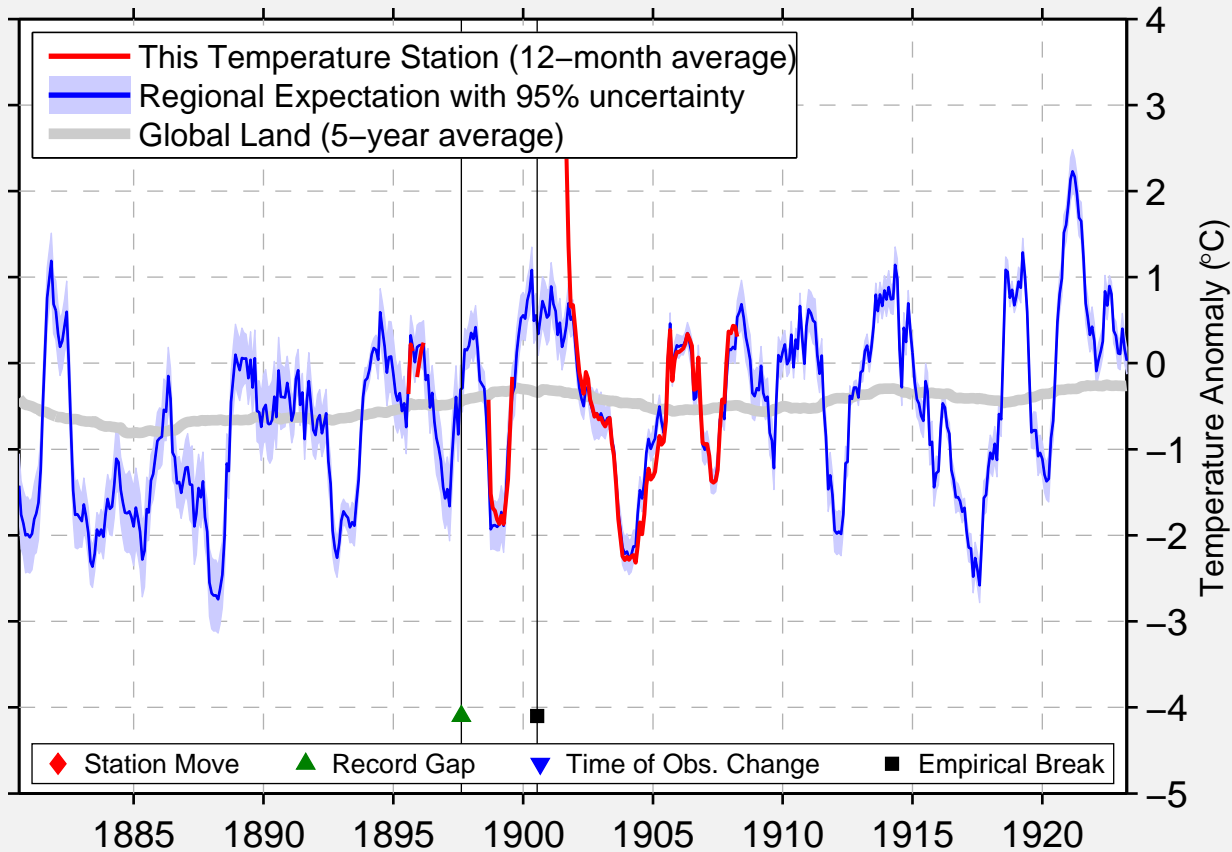

SHAKOPEE

44.767 N, 93.500 W (United States)

Data Quality Controlled and Aligned at Breakpoints

Berkeley Earth