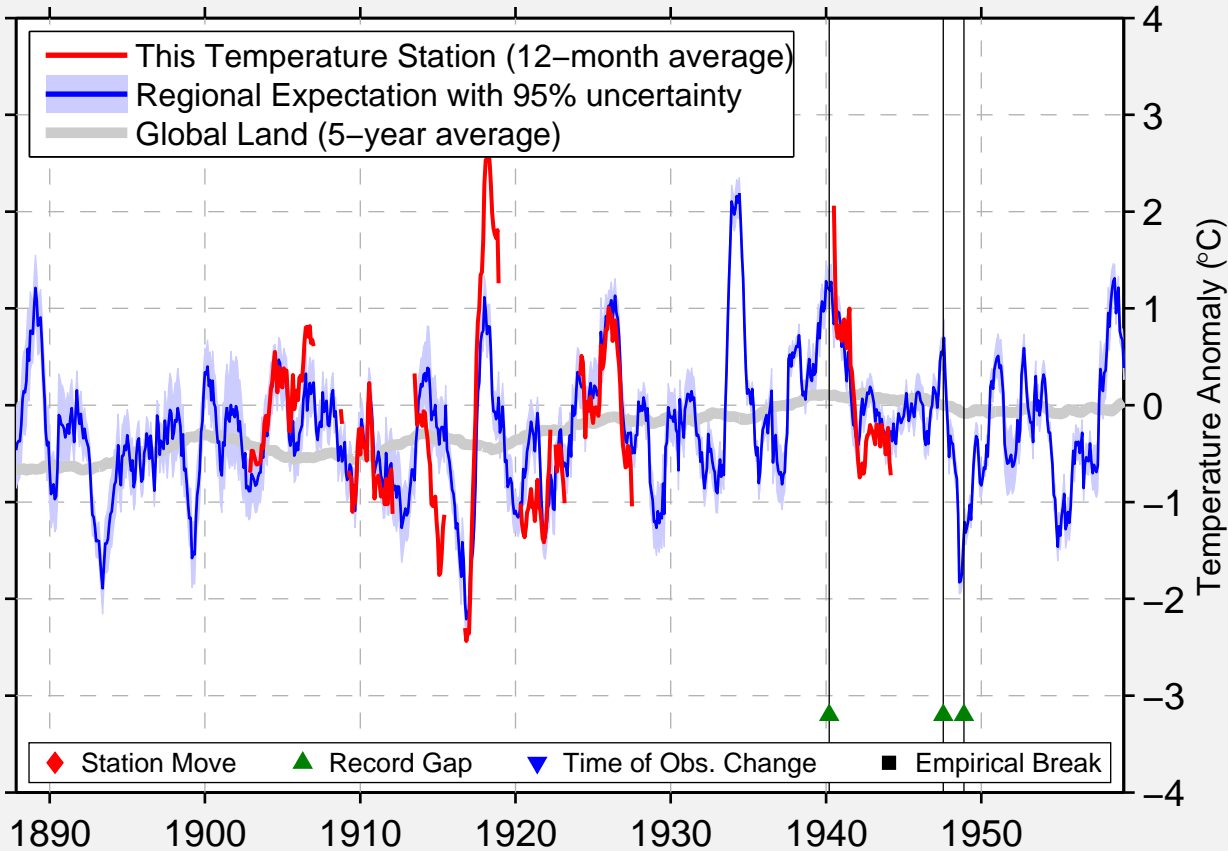

WARM SPRINGS AGENCY

44.767 N, 121.250 W (United States)

Data Quality Controlled and Aligned at Breakpoints

Berkeley Earth