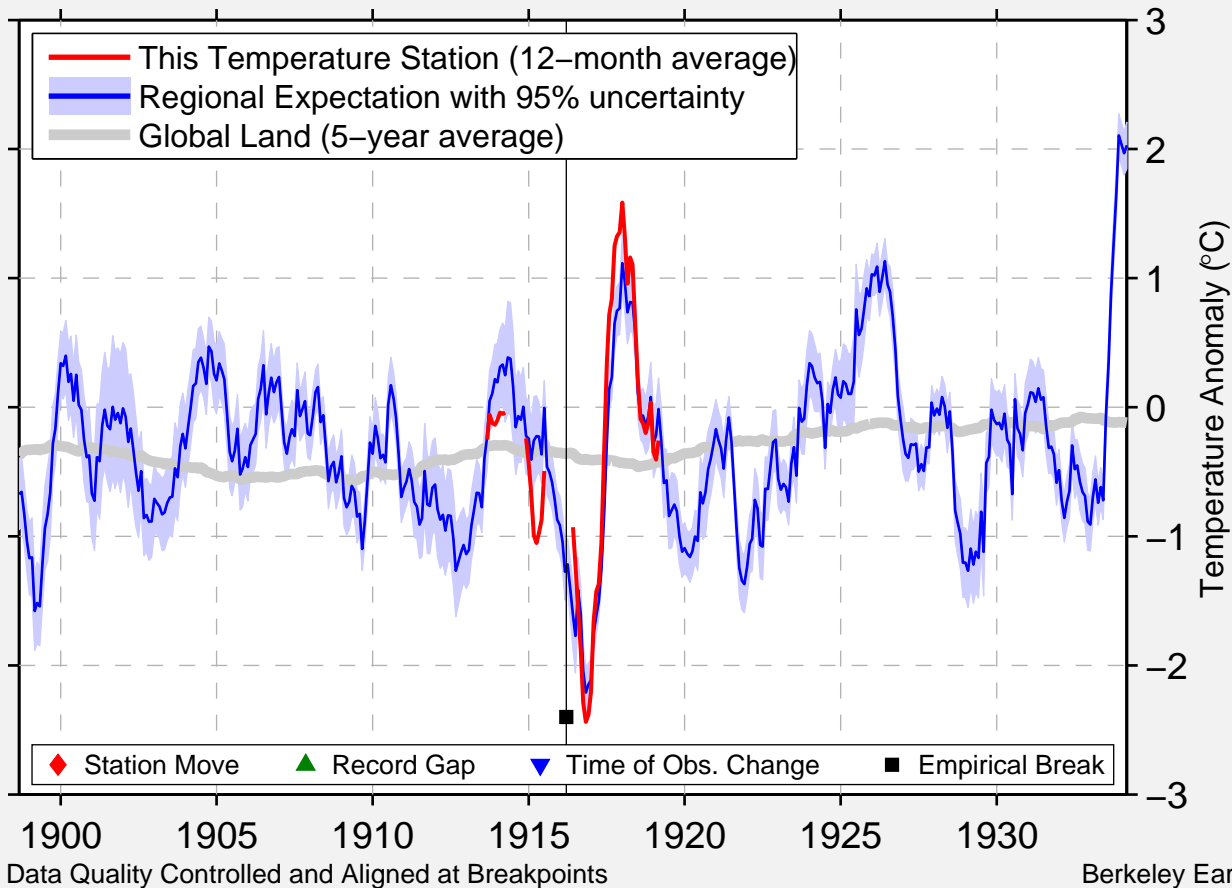

AGENCY PLAINS

44.750 N, 121.250 W (United States)

Data Quality Controlled and Aligned at Breakpoints

Berkeley Earth