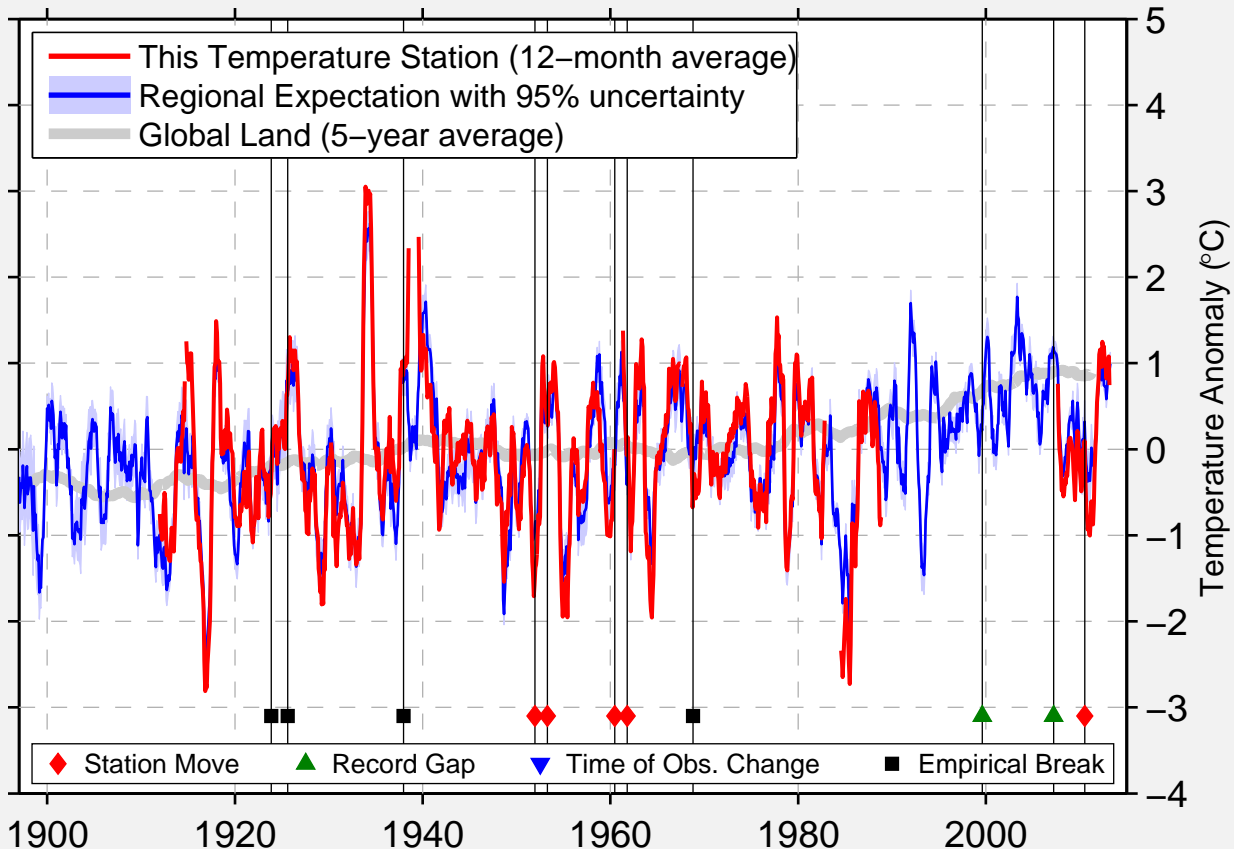

COUNCIL

44.735 N, 116.433 W (United States)

Data Quality Controlled and Aligned at Breakpoints

Berkeley Earth