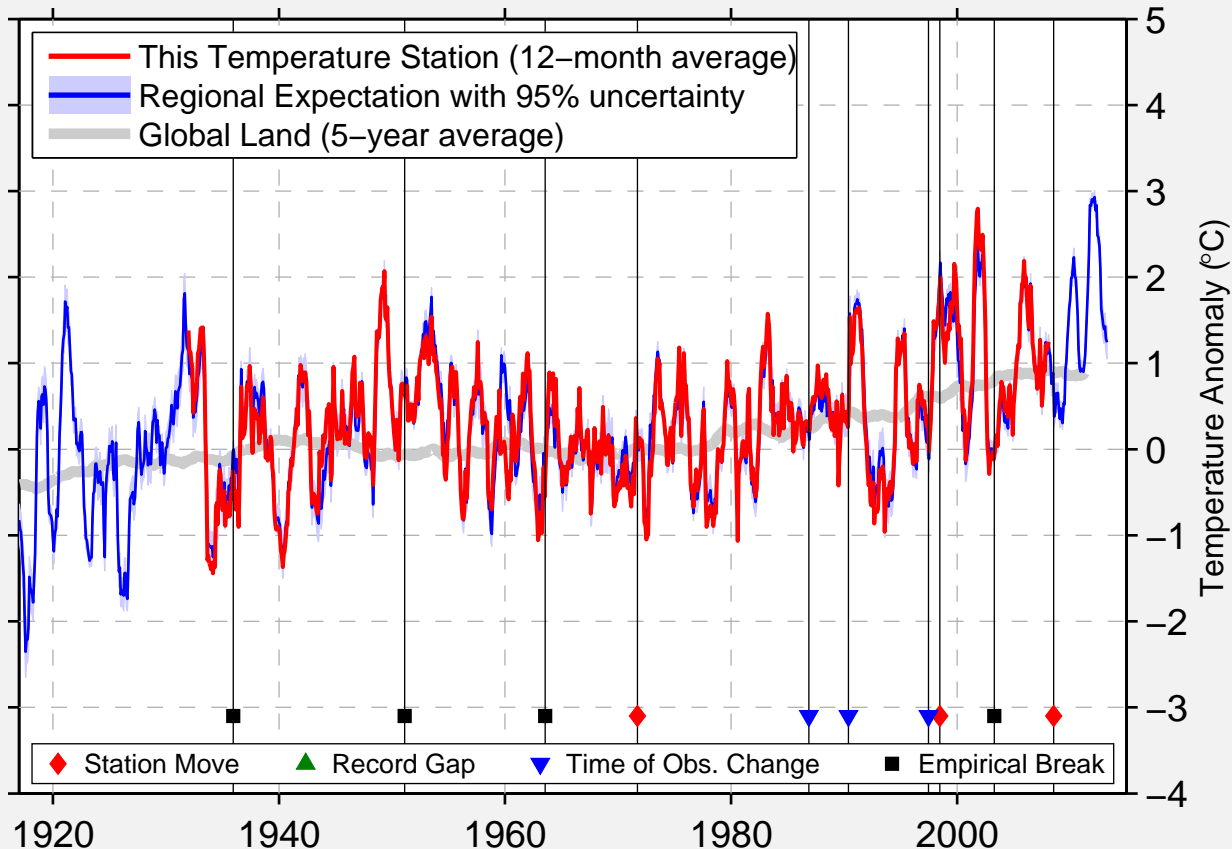

LAWRENCEVILLE 3 SW

44.733 N, 74.703 W (United States)

Data Quality Controlled and Aligned at Breakpoints

Berkeley Earth