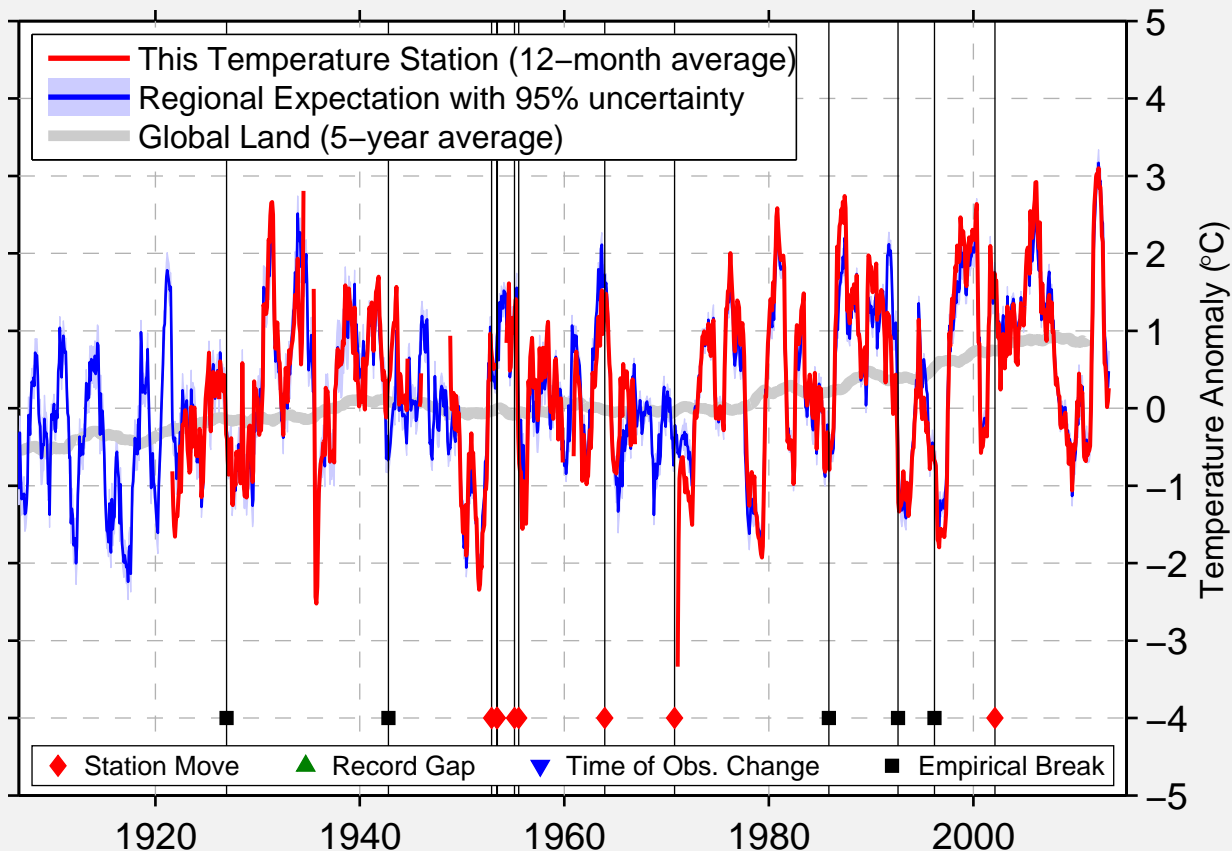

ONIDA 4 NW

44.732 N, 100.145 W (United States)

Data Quality Controlled and Aligned at Breakpoints

Berkeley Earth