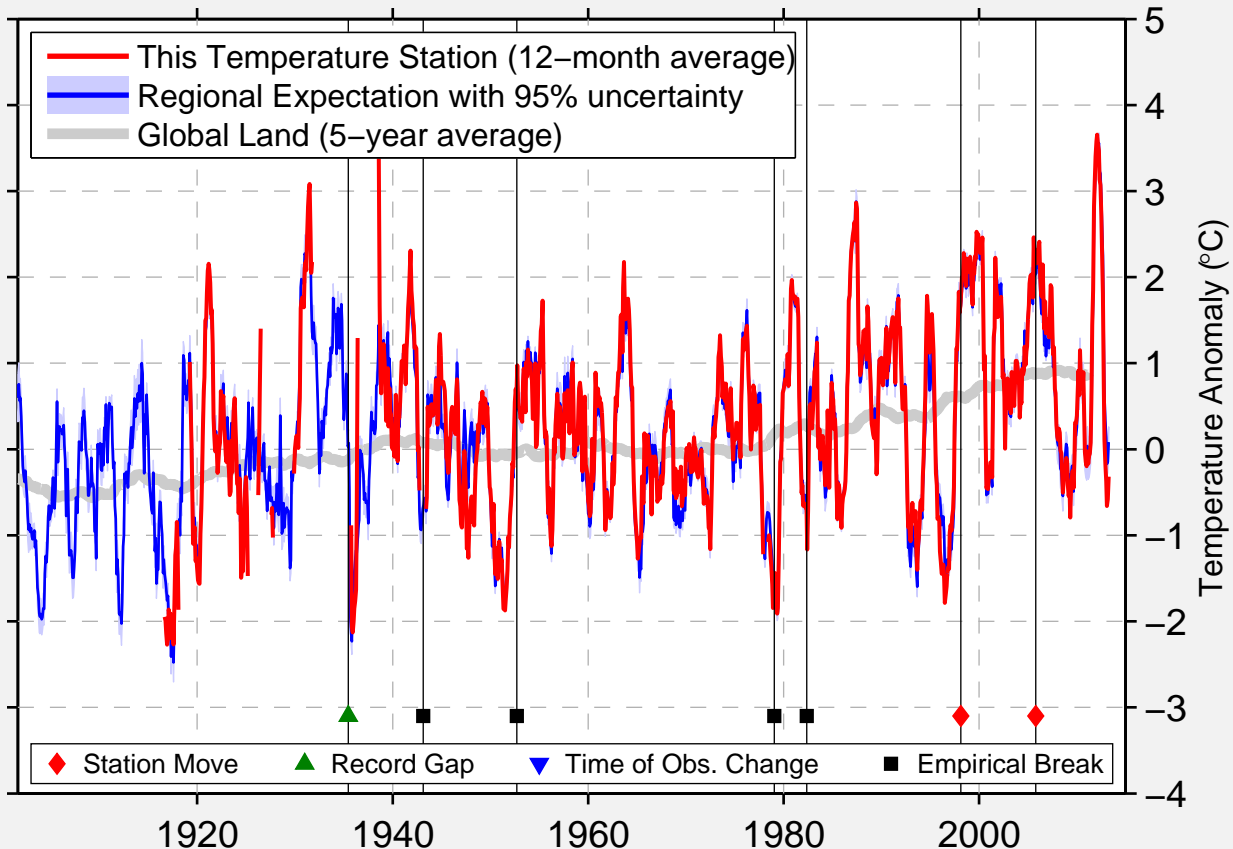

# CANBY

44.717 N, 96.281 W (United States)

Data Quality Controlled and Aligned at Breakpoints

Berkeley Earth