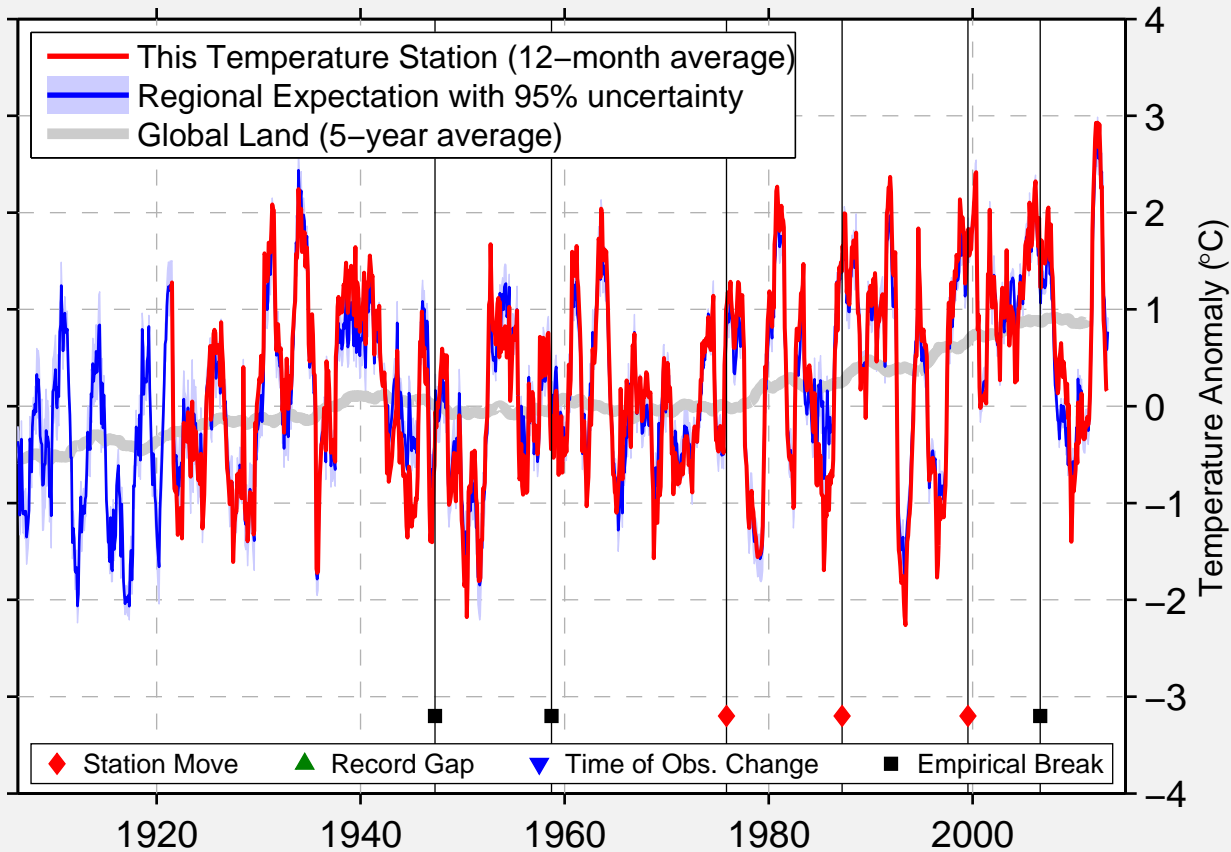

# NEWELL

44.717 N, 103.418 W (United States)

Data Quality Controlled and Aligned at Breakpoints

Berkeley Earth