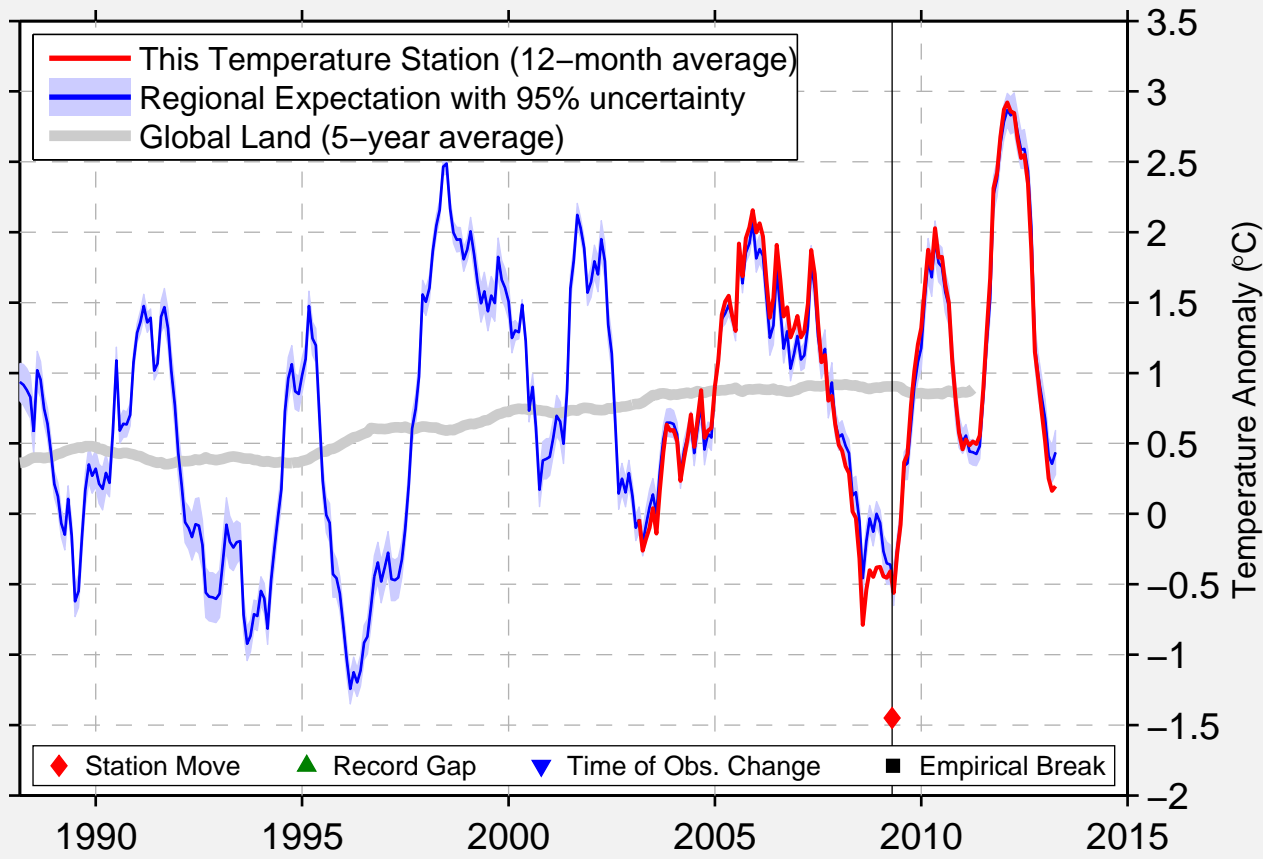

# FORESTVILLE 4 E

44.700 N, 87.397 W (United States)

Data Quality Controlled and Aligned at Breakpoints

Berkeley Earth